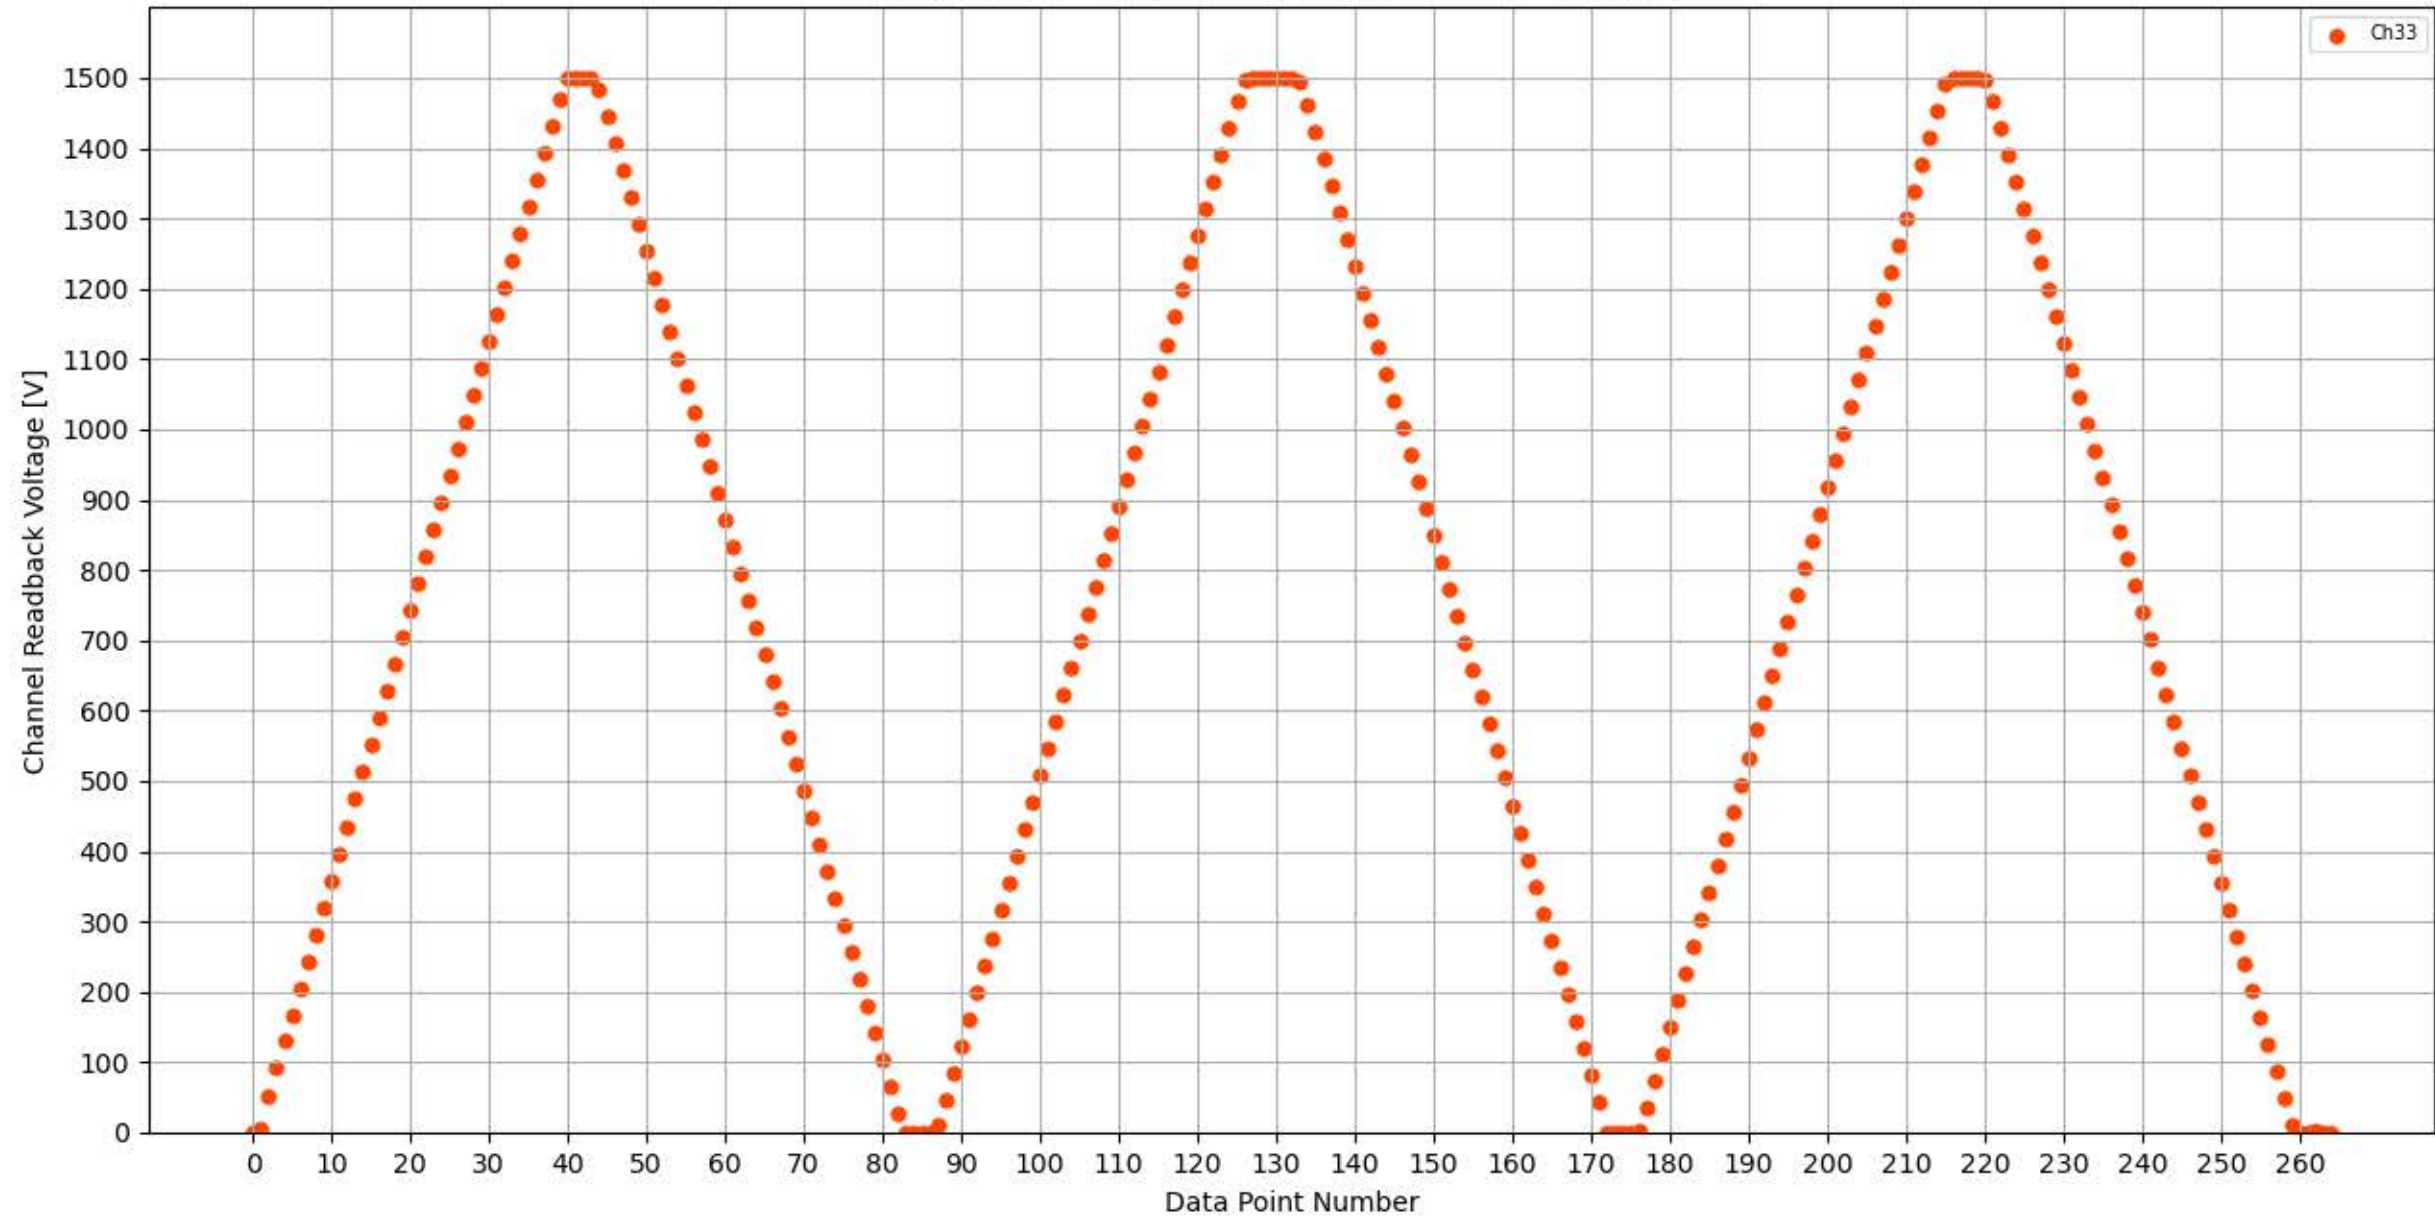

Voltage Ramp Test (Python) Bd #314, Slot #12, Ch #34

Voltage Ramp Test (Python) Bd #314, Slot #12, Ch #33