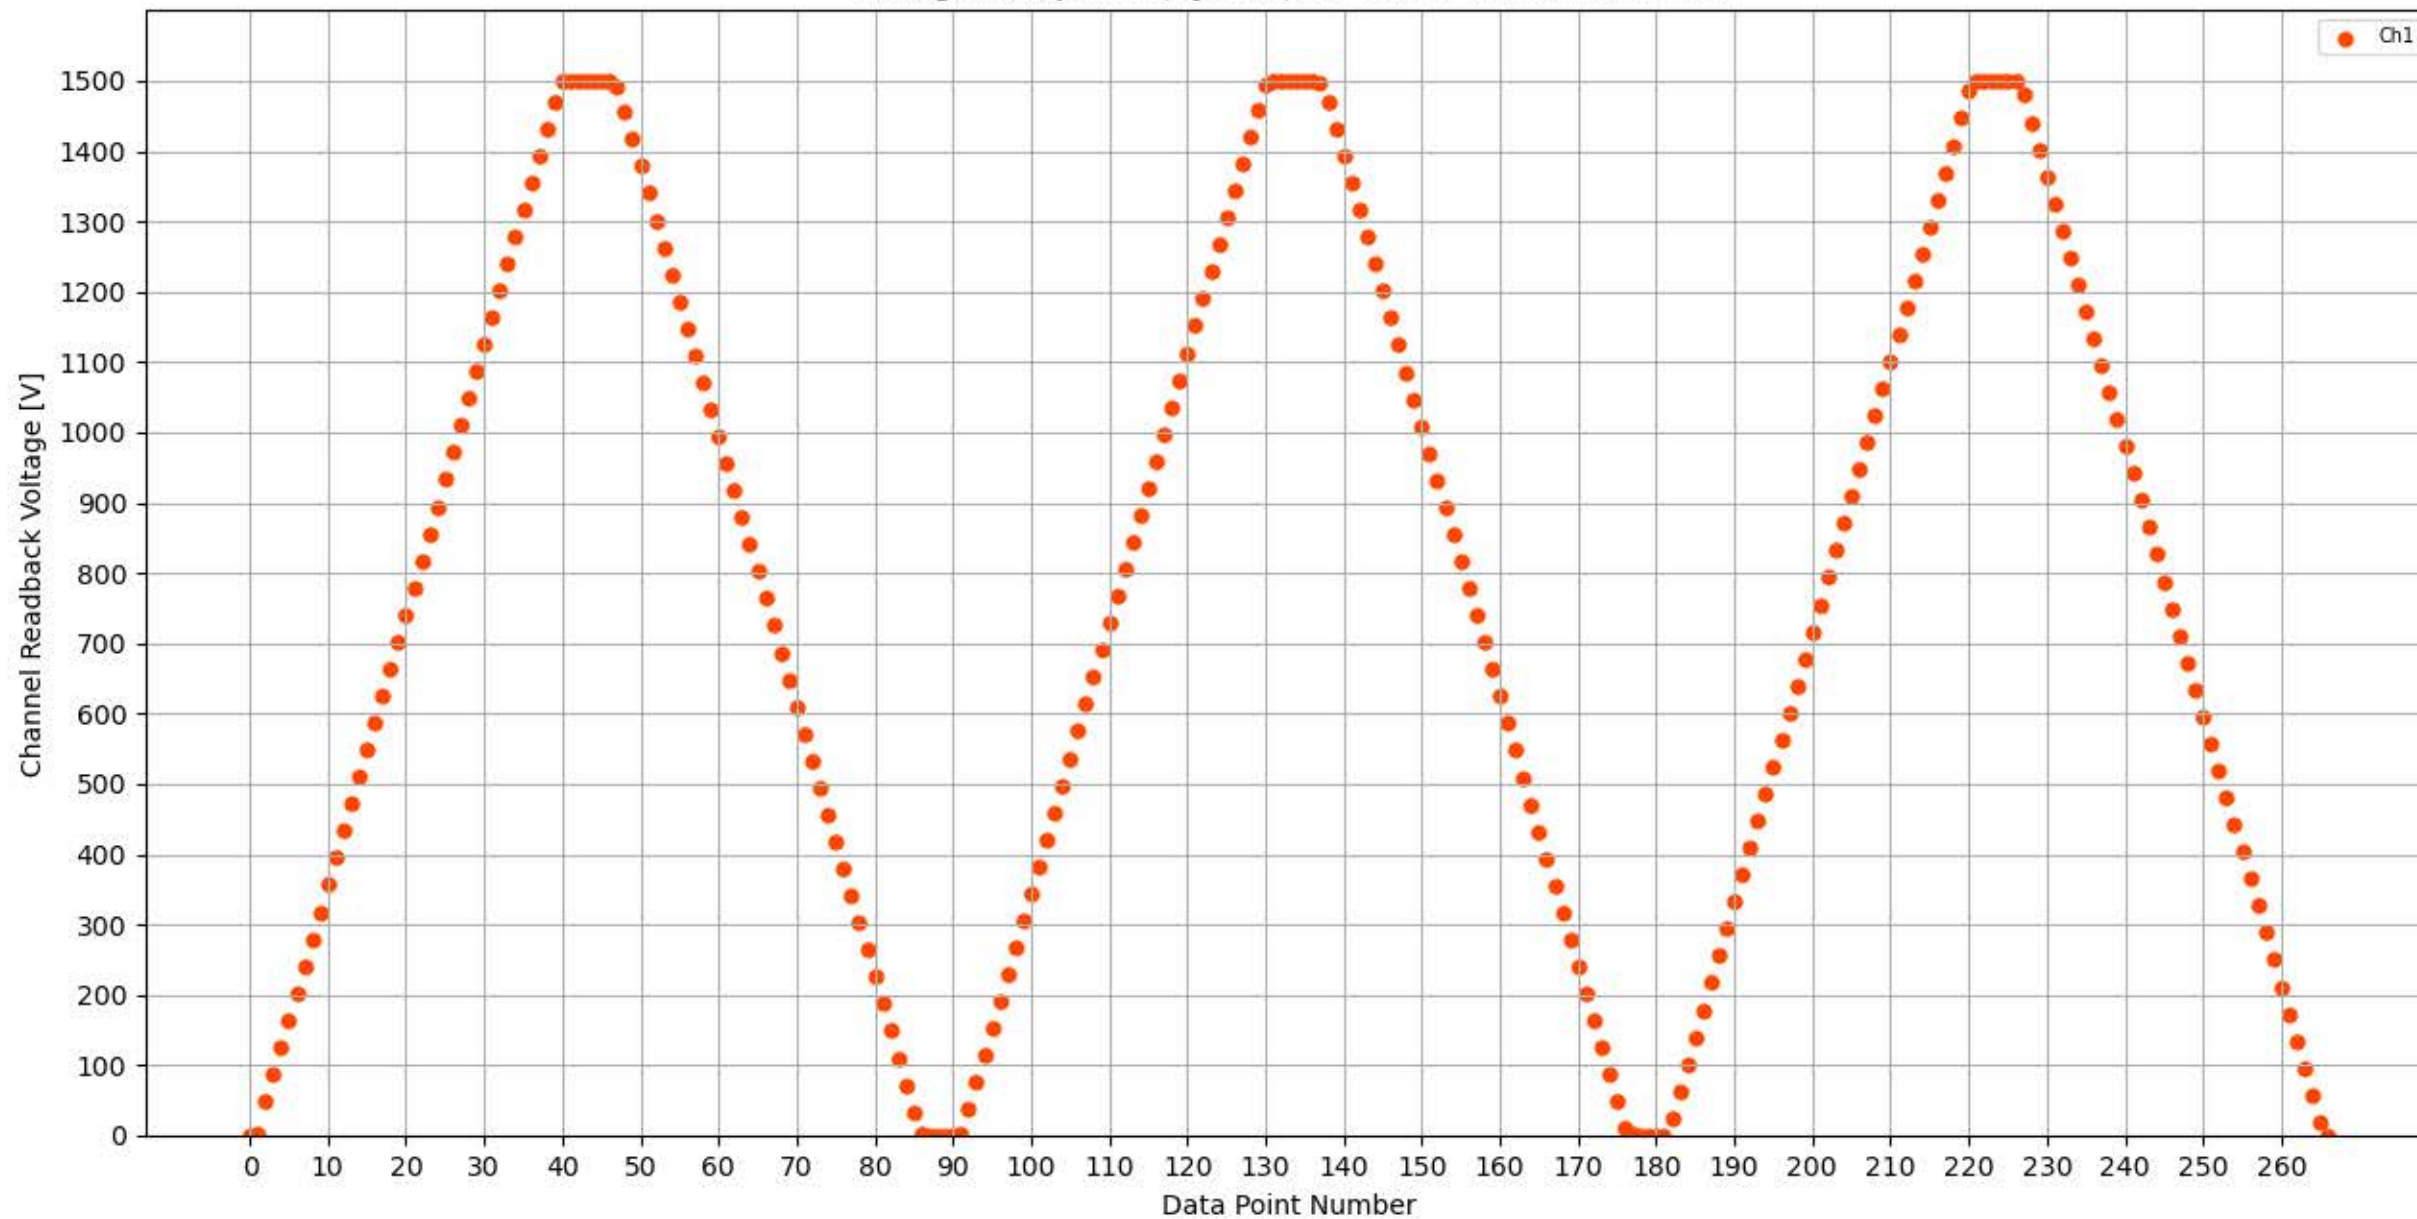

Voltage Ramp Test (Python) Bd #314, Slot #12, Ch #0

Voltage Ramp Test (Python) Bd #314, Slot #12, Ch #1

Voltage Ramp Test (Python) Bd #314, Slot #12, Ch #2

Voltage Ramp Test (Python) Bd #314, Slot #12, Ch #3

Voltage Ramp Test (Python) Bd #314, Slot #12, Ch #4

Voltage Ramp Test (Python) Bd #314, Slot #12, Ch #5

Voltage Ramp Test (Python) Bd #314, Slot #12, Ch #6

Voltage Ramp Test (Python) Bd #314, Slot #12, Ch #7