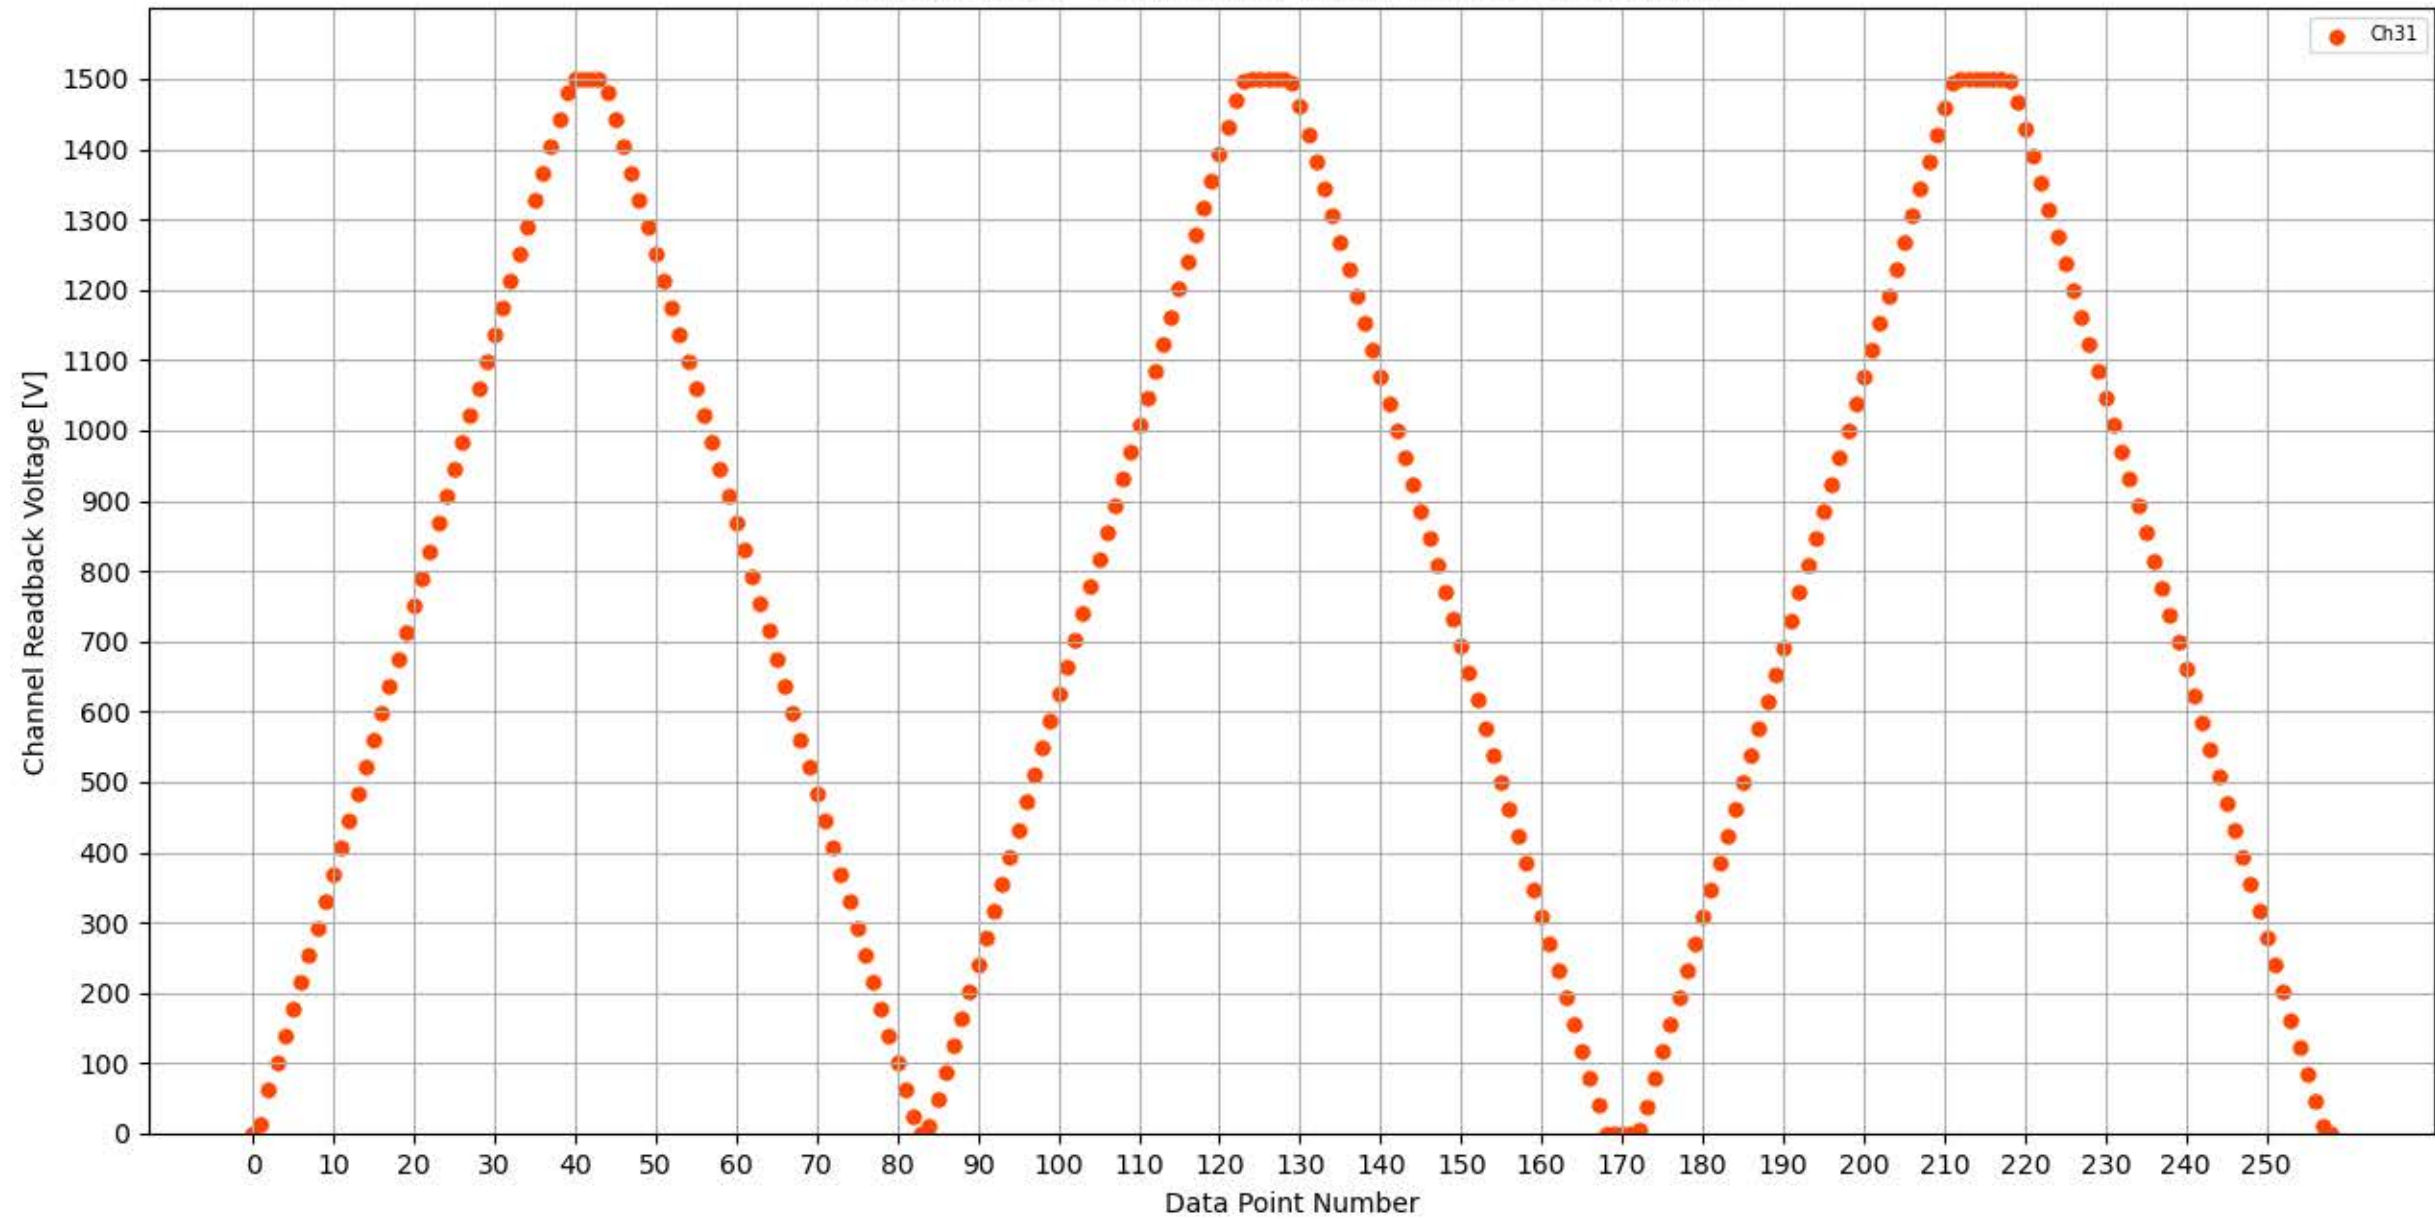

Voltage Ramp Test (Python) Bd #314, Slot #12, Ch #28

Voltage Ramp Test (Python) Bd #314, Slot #12, Ch #29

Voltage Ramp Test (Python) Bd #314, Slot #12, Ch #30

Voltage Ramp Test (Python) Bd #314, Slot #12, Ch #31