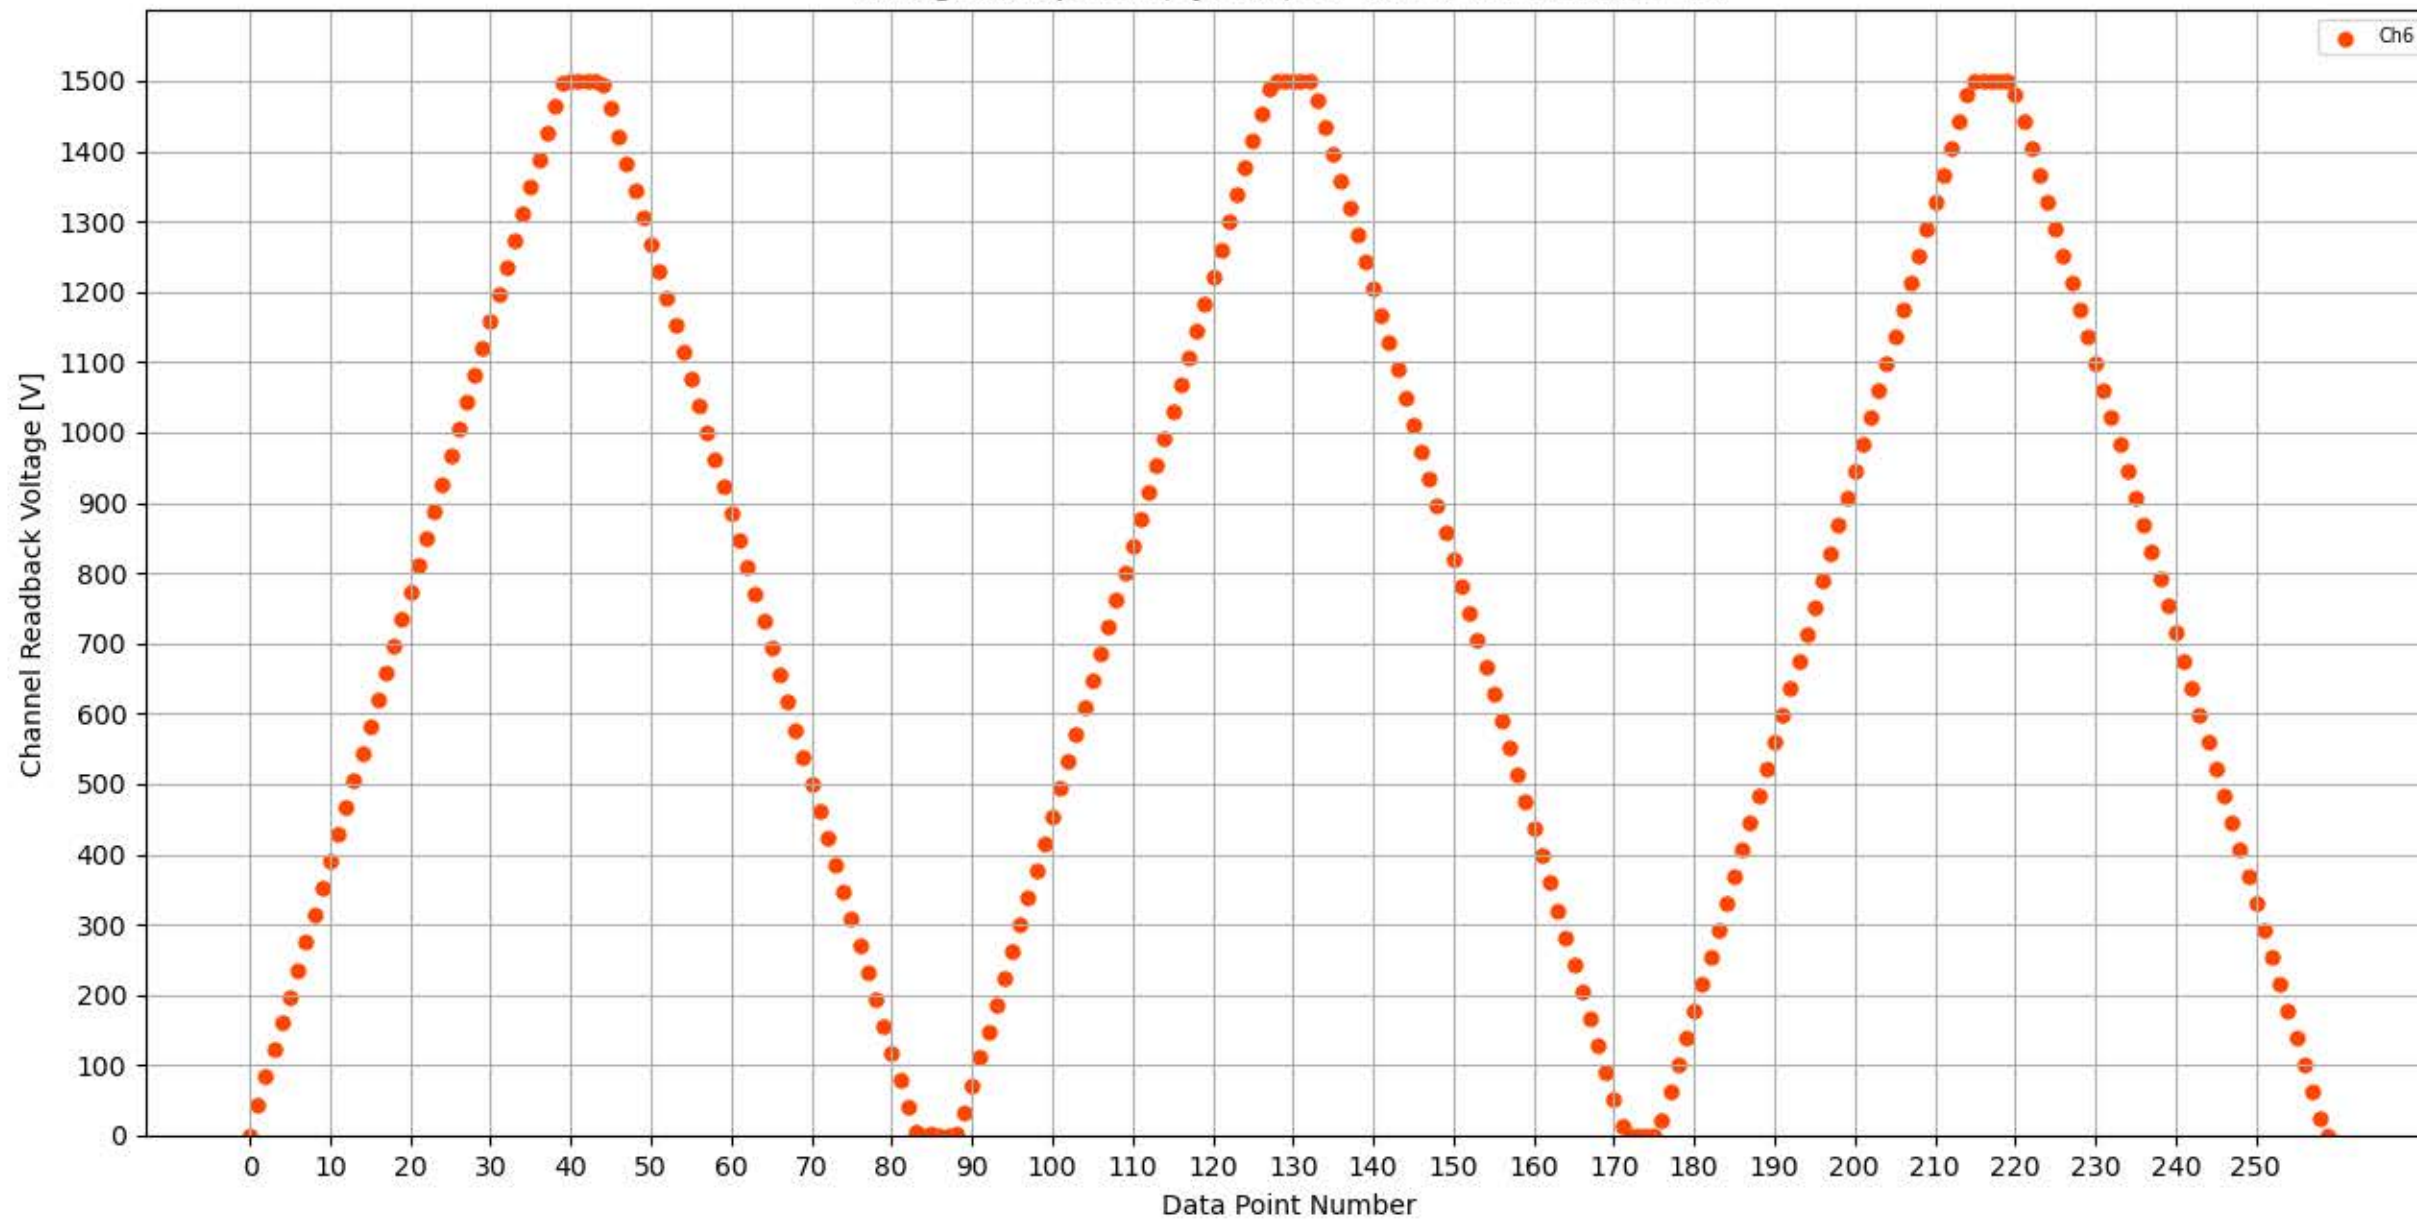

Voltage Ramp Test (Python) Bd #314, Slot #12, Ch #7

Voltage Ramp Test (Python) Bd #314, Slot #12, Ch #6