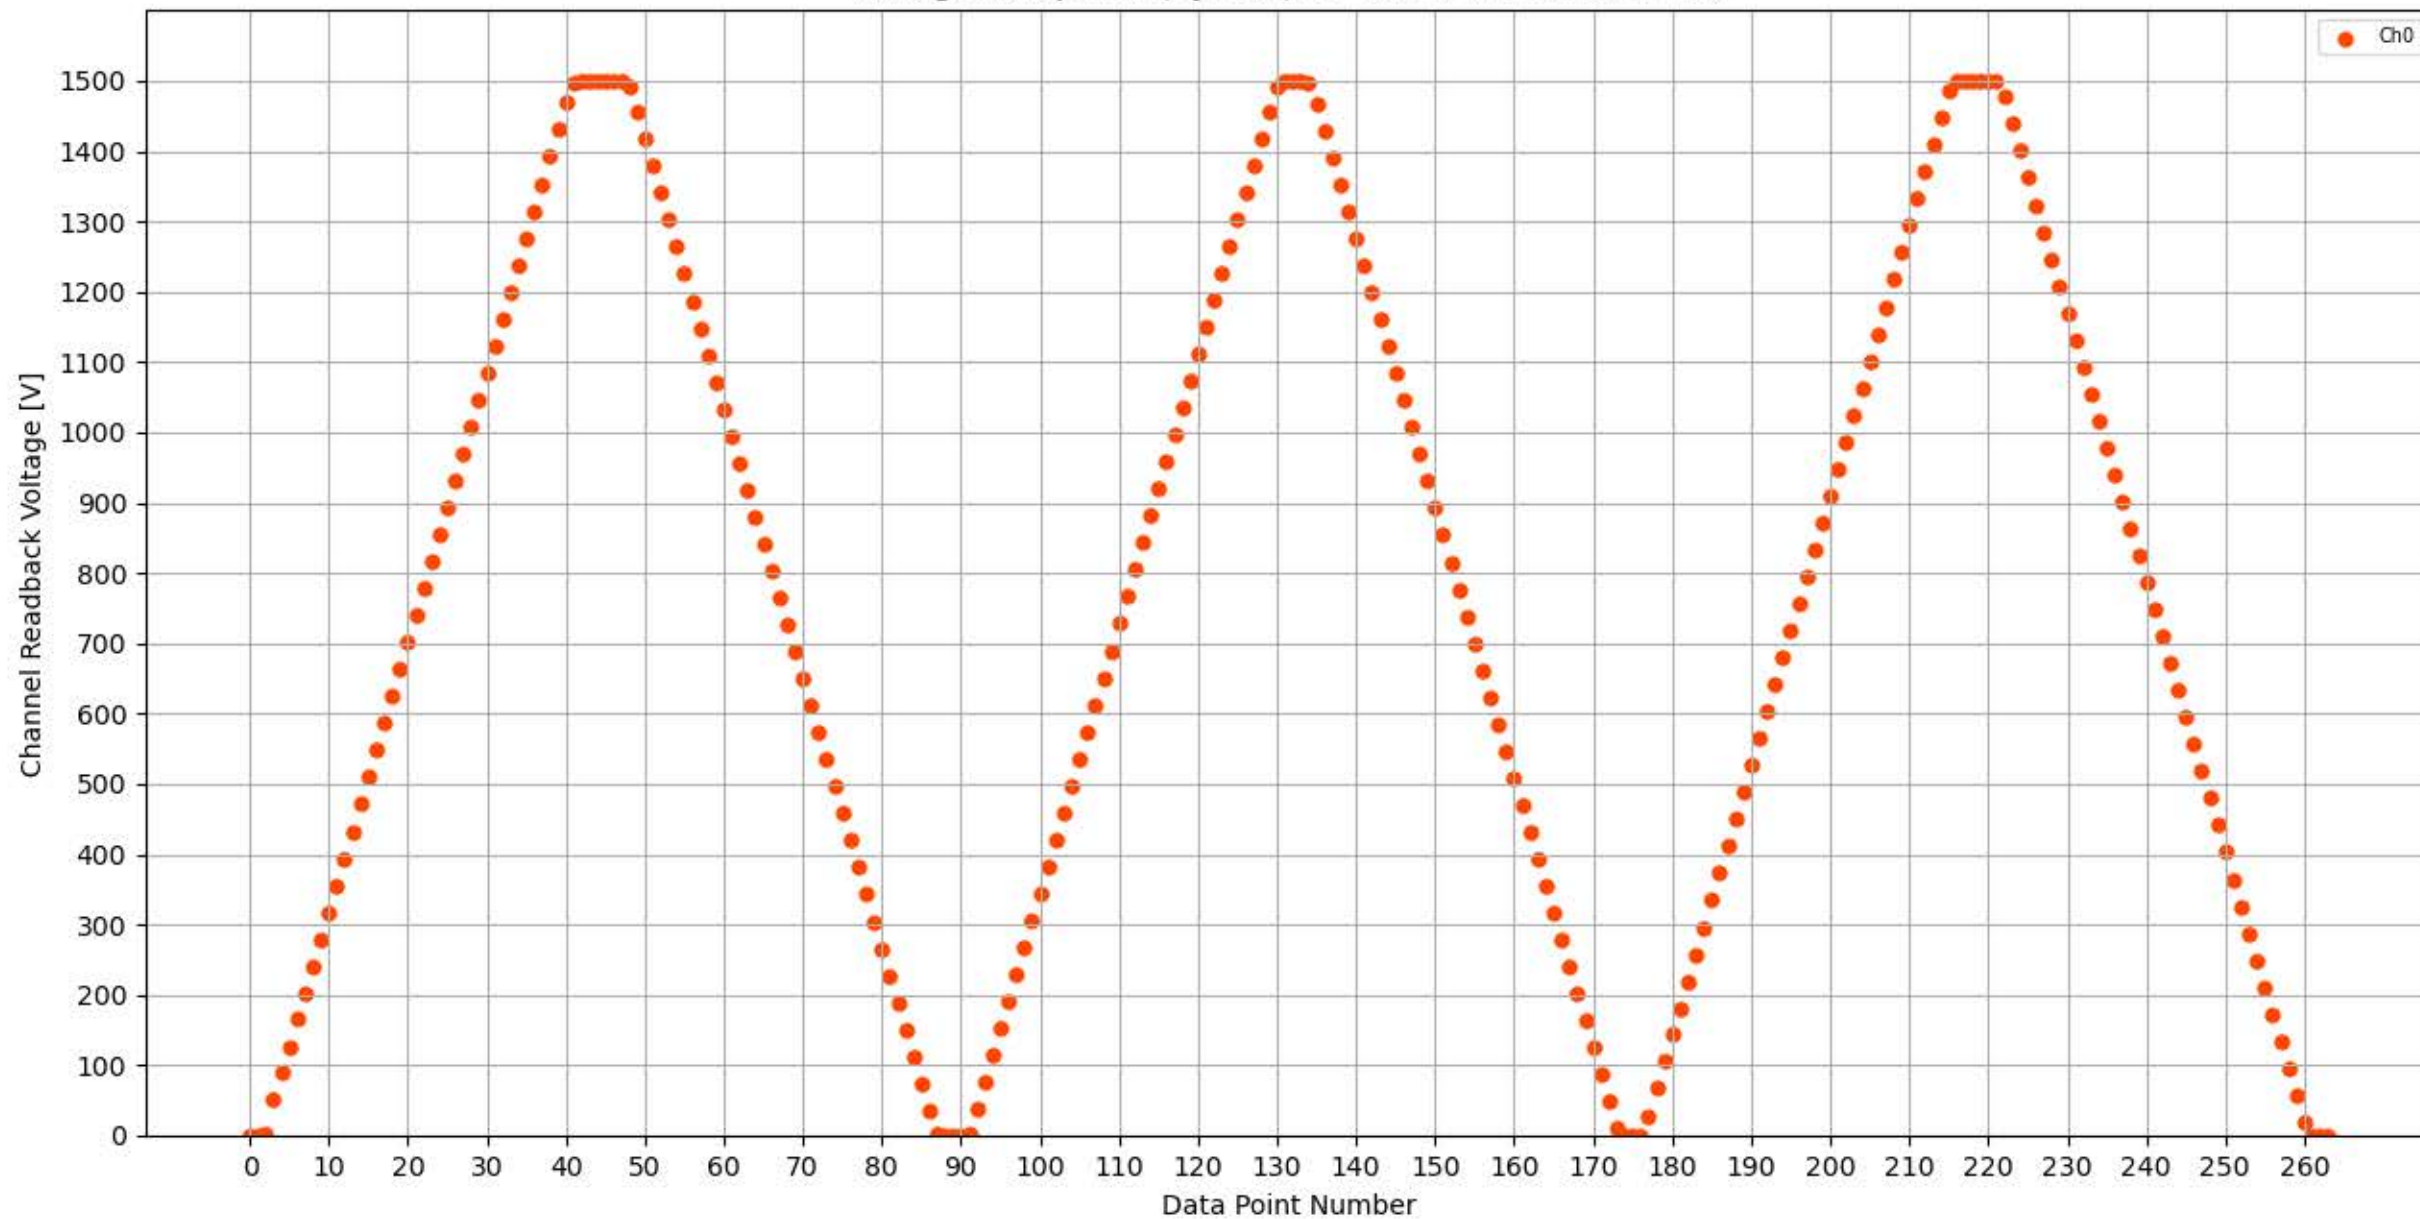

Voltage Ramp Test (Python) Bd #314, Slot #12, Ch #0

Voltage Ramp Test (Python) Bd #314, Slot #12, Ch #1

Voltage Ramp Test (Python) Bd #314, Slot #12, Ch #2

Voltage Ramp Test (Python) Bd #314, Slot #12, Ch #3

Voltage Ramp Test (Python) Bd #314, Slot #12, Ch #4

Voltage Ramp Test (Python) Bd #314, Slot #12, Ch #5

Voltage Ramp Test (Python) Bd #314, Slot #12, Ch #6

Voltage Ramp Test (Python) Bd #314, Slot #12, Ch #7