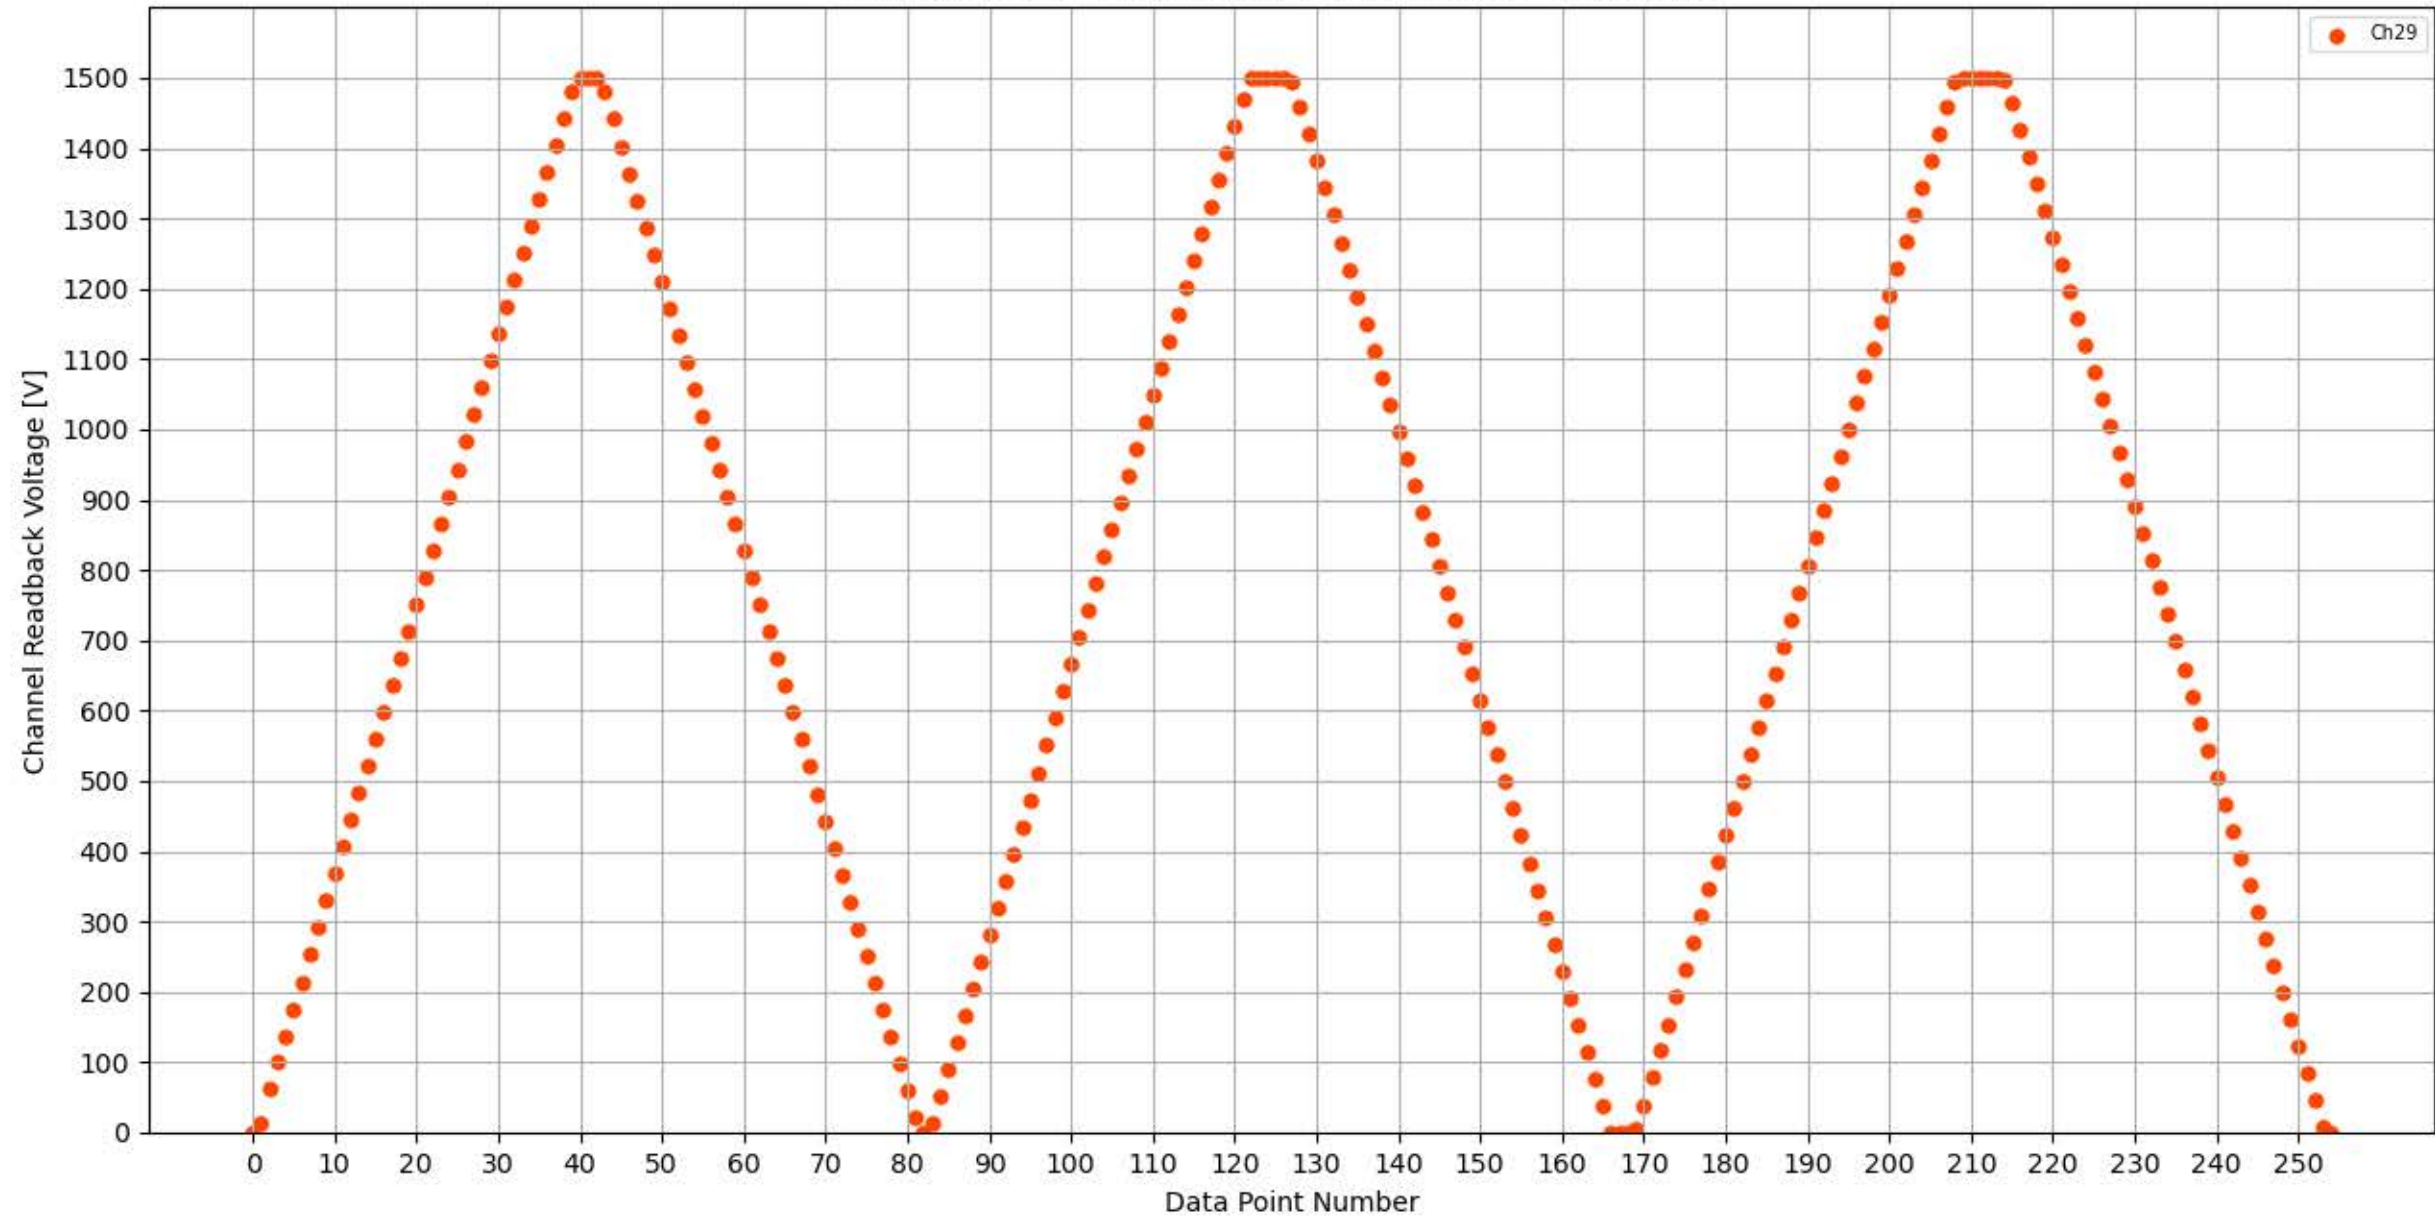

Voltage Ramp Test (Python) Bd #314, Slot #12, Ch #30

Voltage Ramp Test (Python) Bd #314, Slot #12, Ch #29