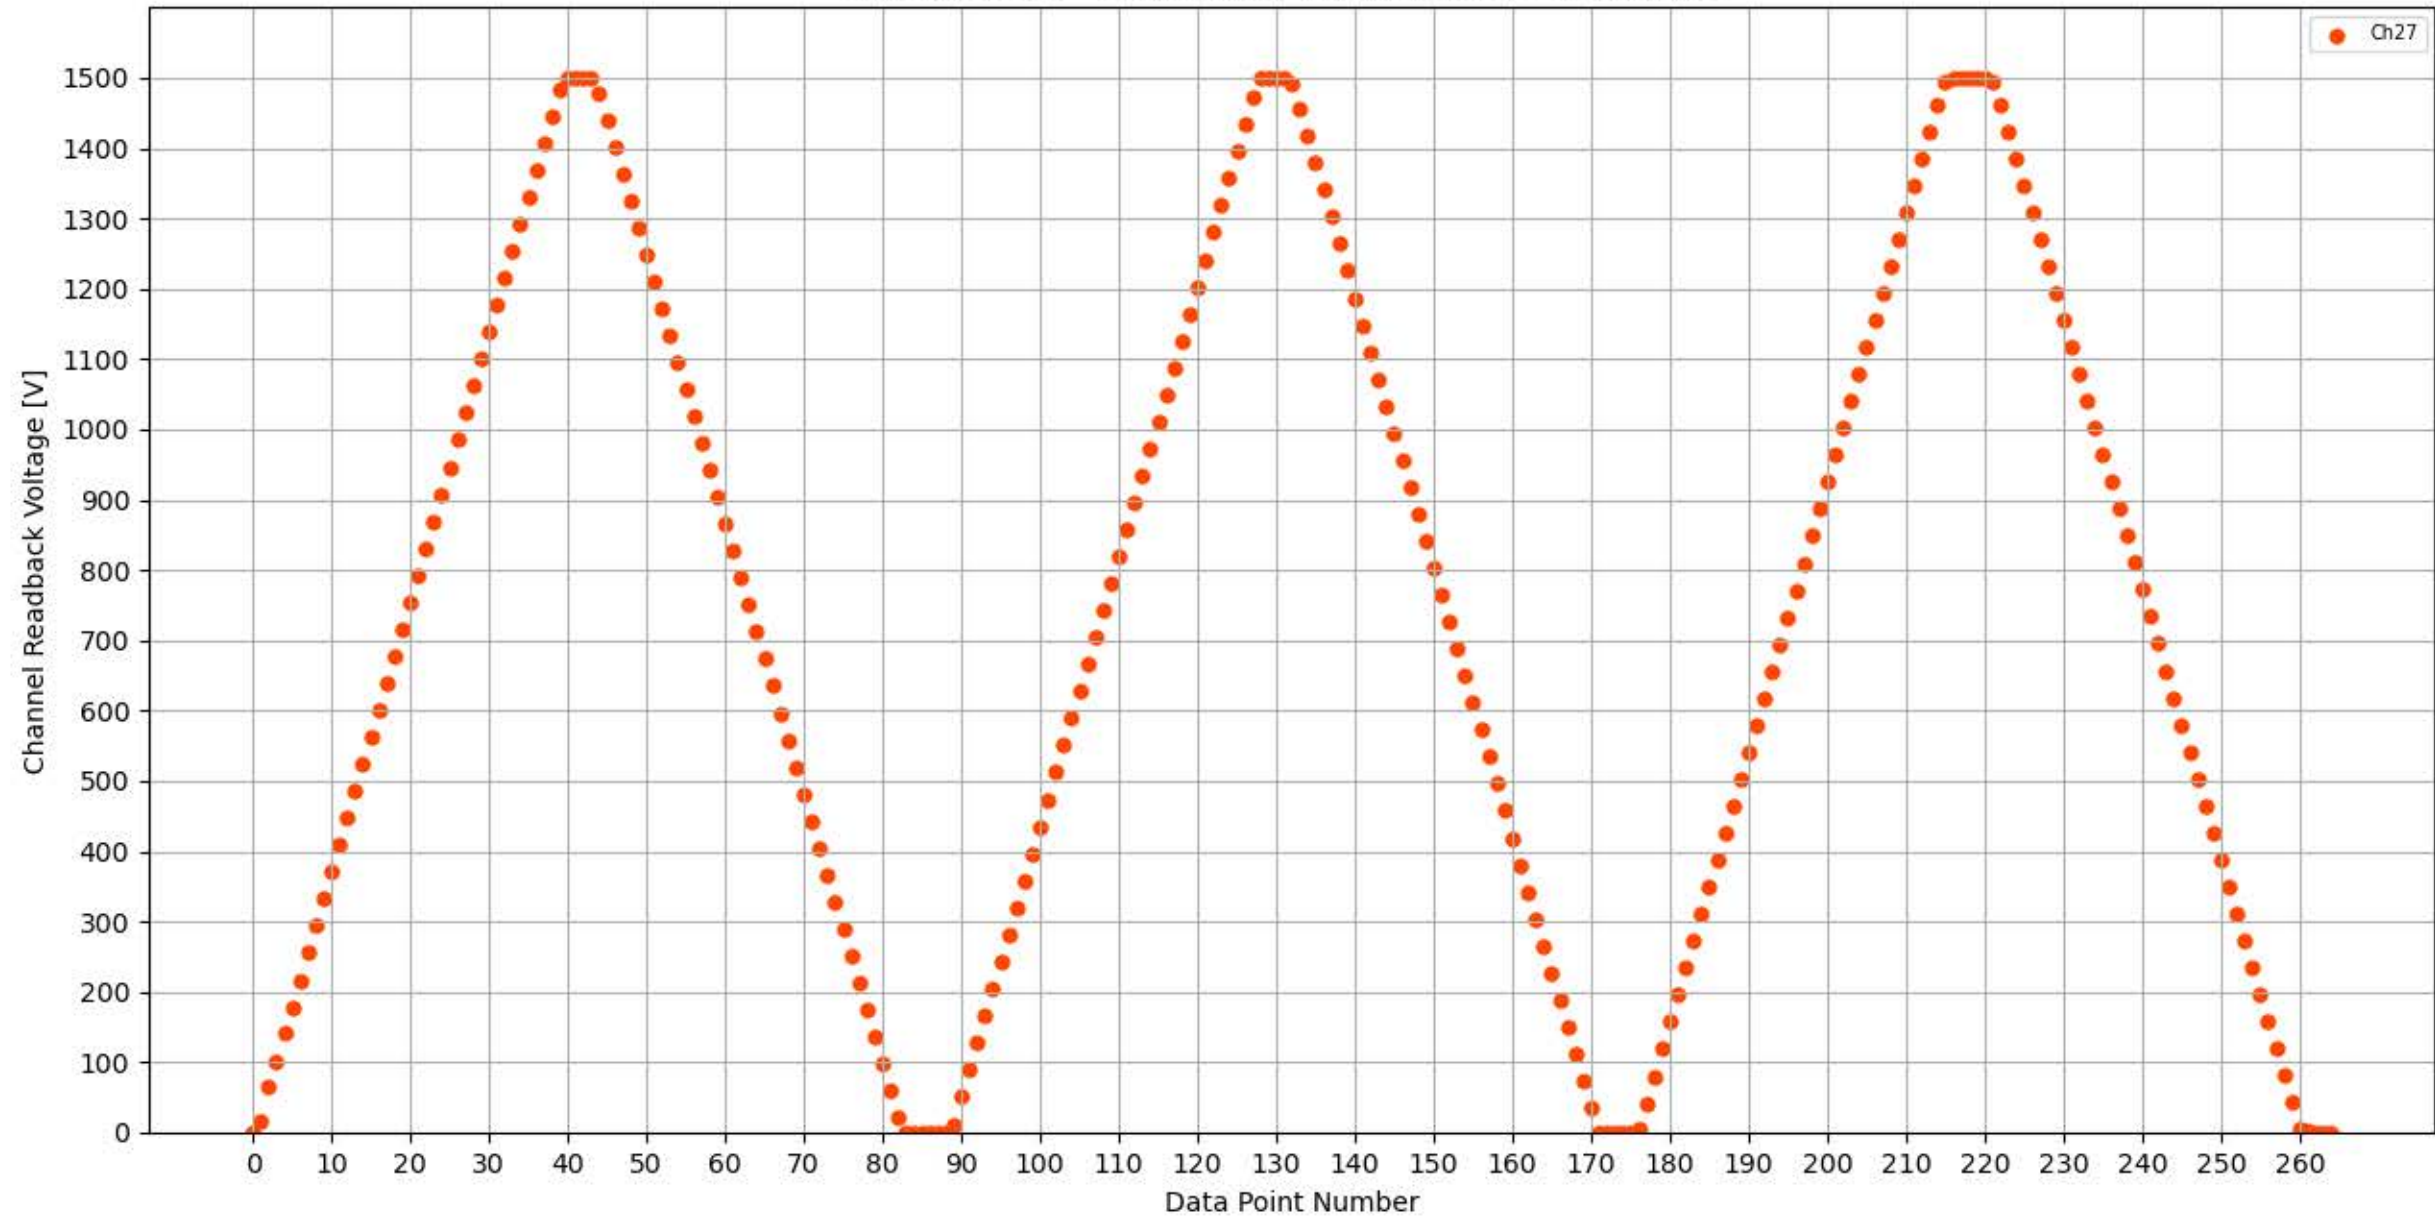

Voltage Ramp Test (Python) Bd #314, Slot #12, Ch #24

Voltage Ramp Test (Python) Bd #314, Slot #12, Ch #25

Voltage Ramp Test (Python) Bd #314, Slot #12, Ch #26

Voltage Ramp Test (Python) Bd #314, Slot #12, Ch #27