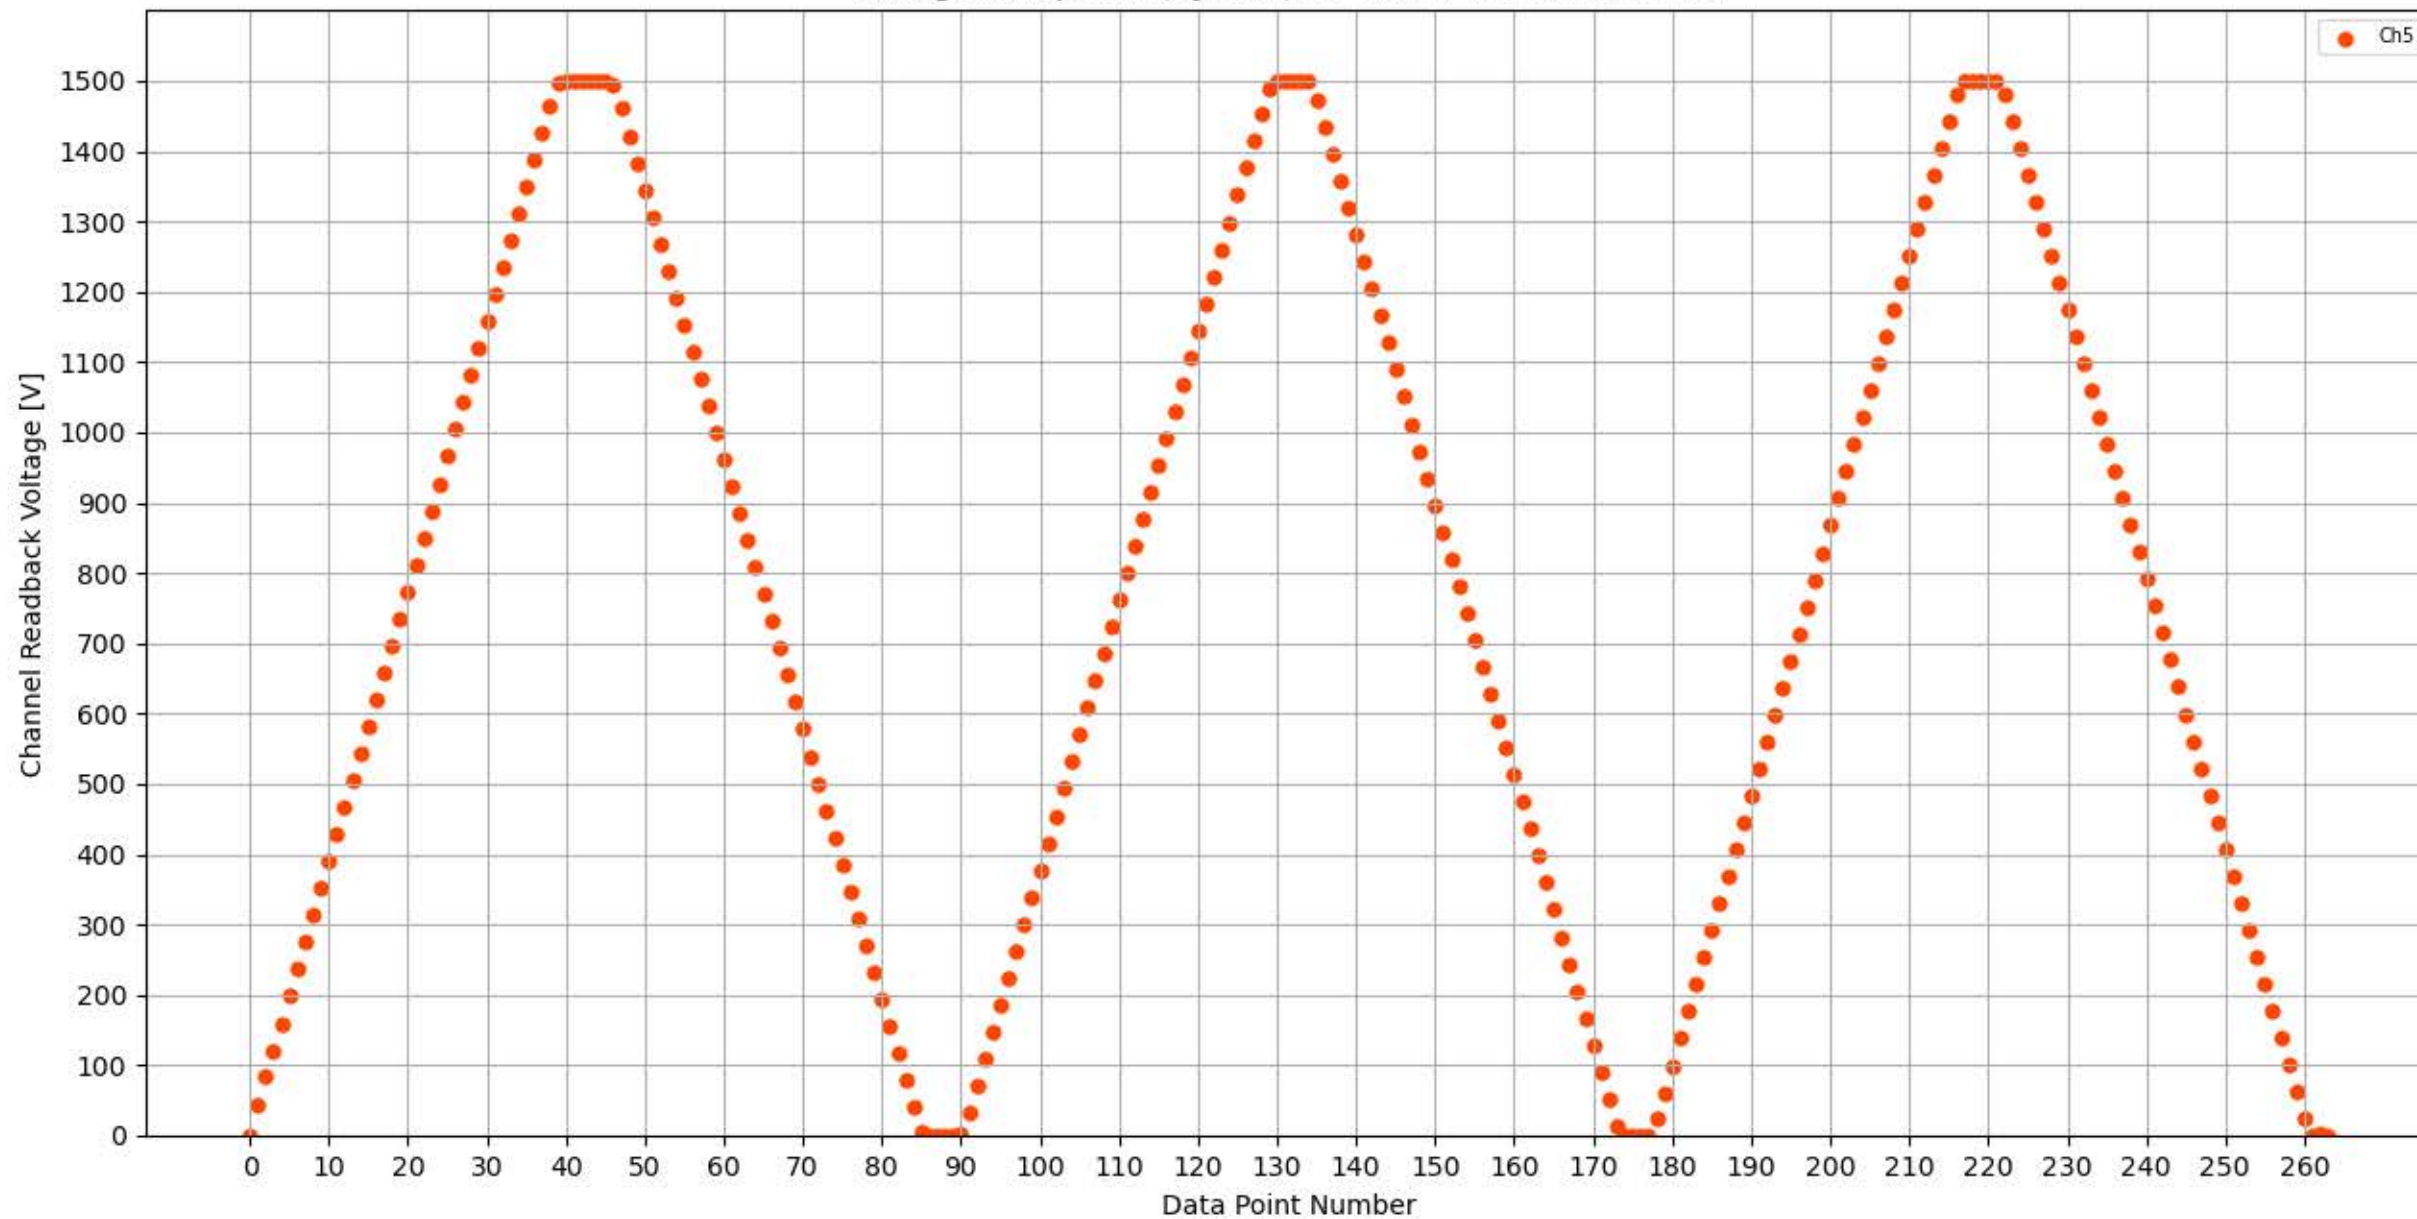

Voltage Ramp Test (Python) Bd #314, Slot #12, Ch #6

Voltage Ramp Test (Python) Bd #314, Slot #12, Ch #5