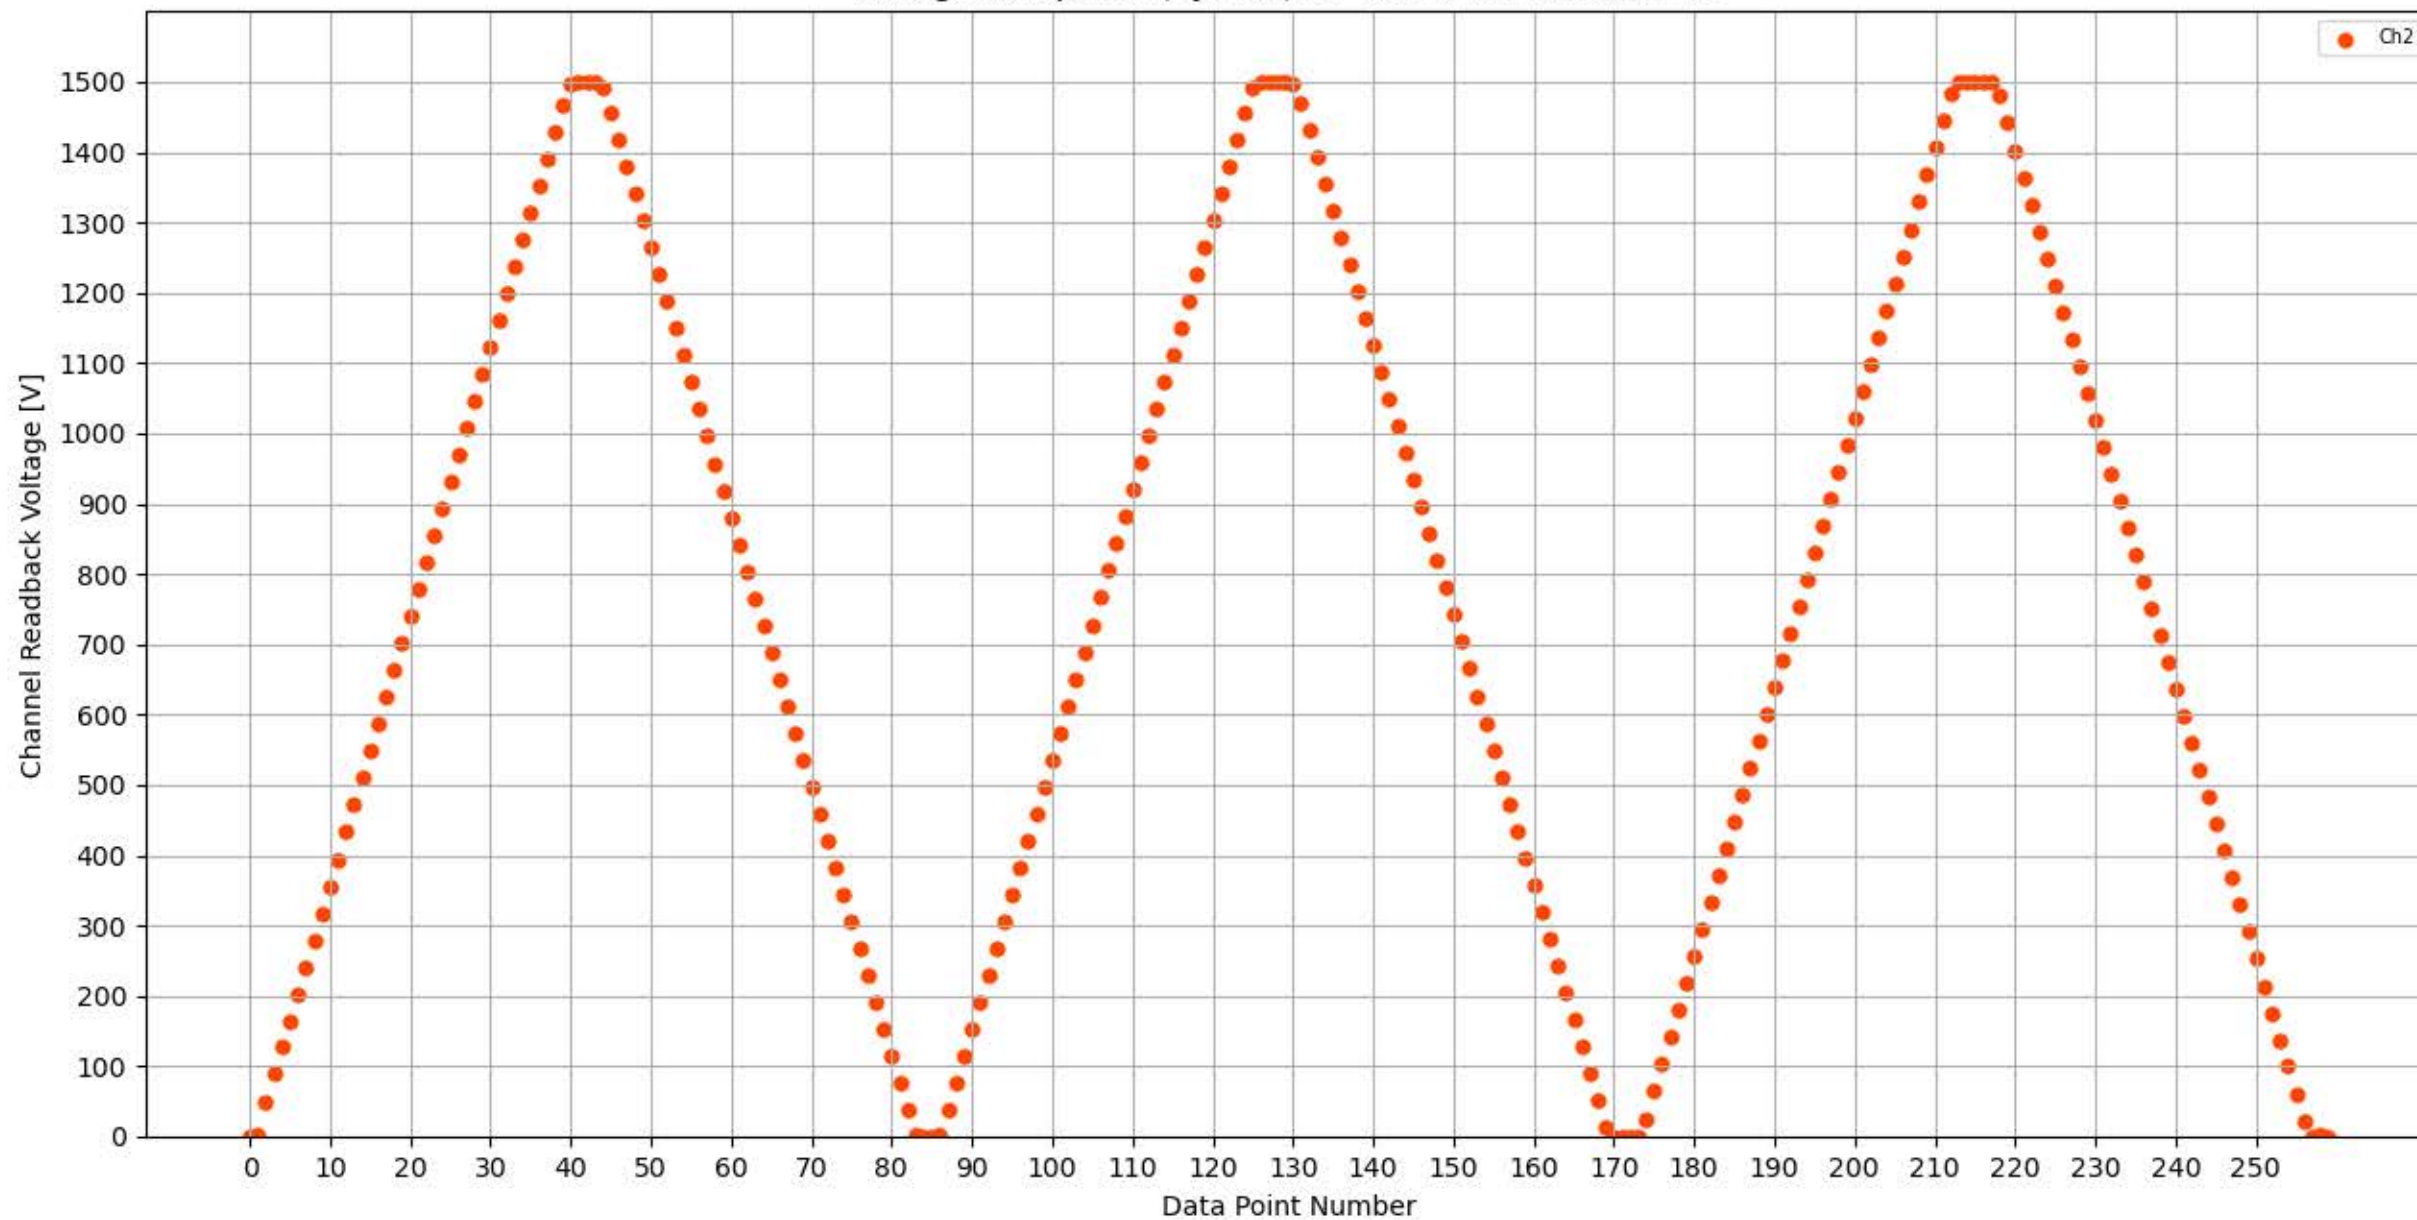

Voltage Ramp Test (Python) Bd #314, Slot #12, Ch #0

Voltage Ramp Test (Python) Bd #314, Slot #12, Ch #1

Voltage Ramp Test (Python) Bd #314, Slot #12, Ch #2

Voltage Ramp Test (Python) Bd #314, Slot #12, Ch #3