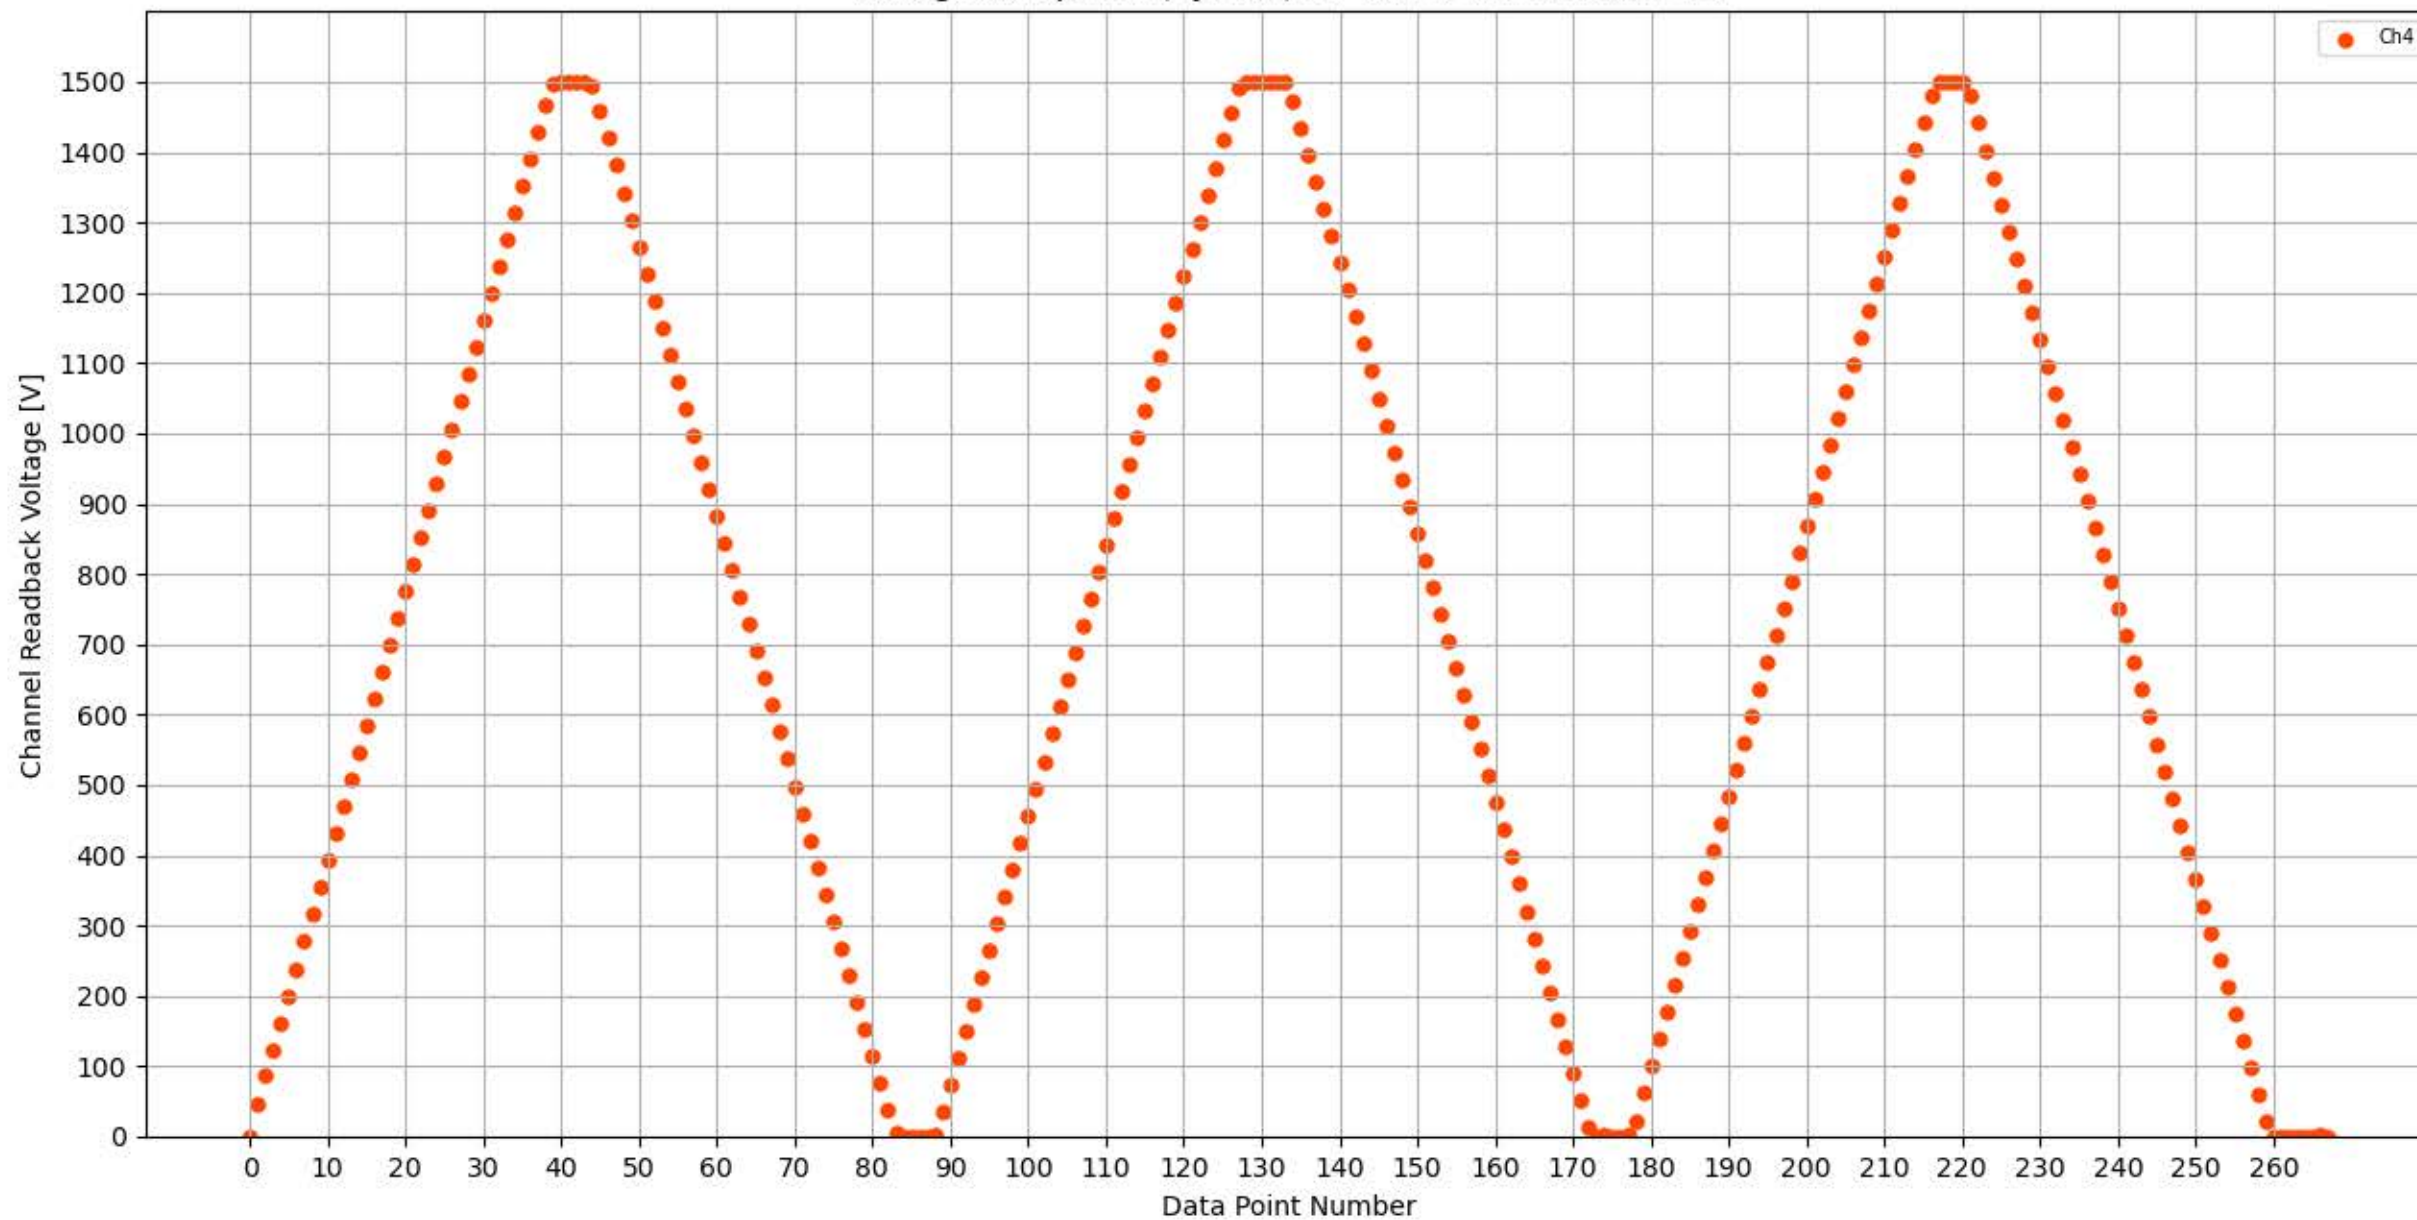

Voltage Ramp Test (Python) Bd #314, Slot #12, Ch #5

Voltage Ramp Test (Python) Bd #314, Slot #12, Ch #4