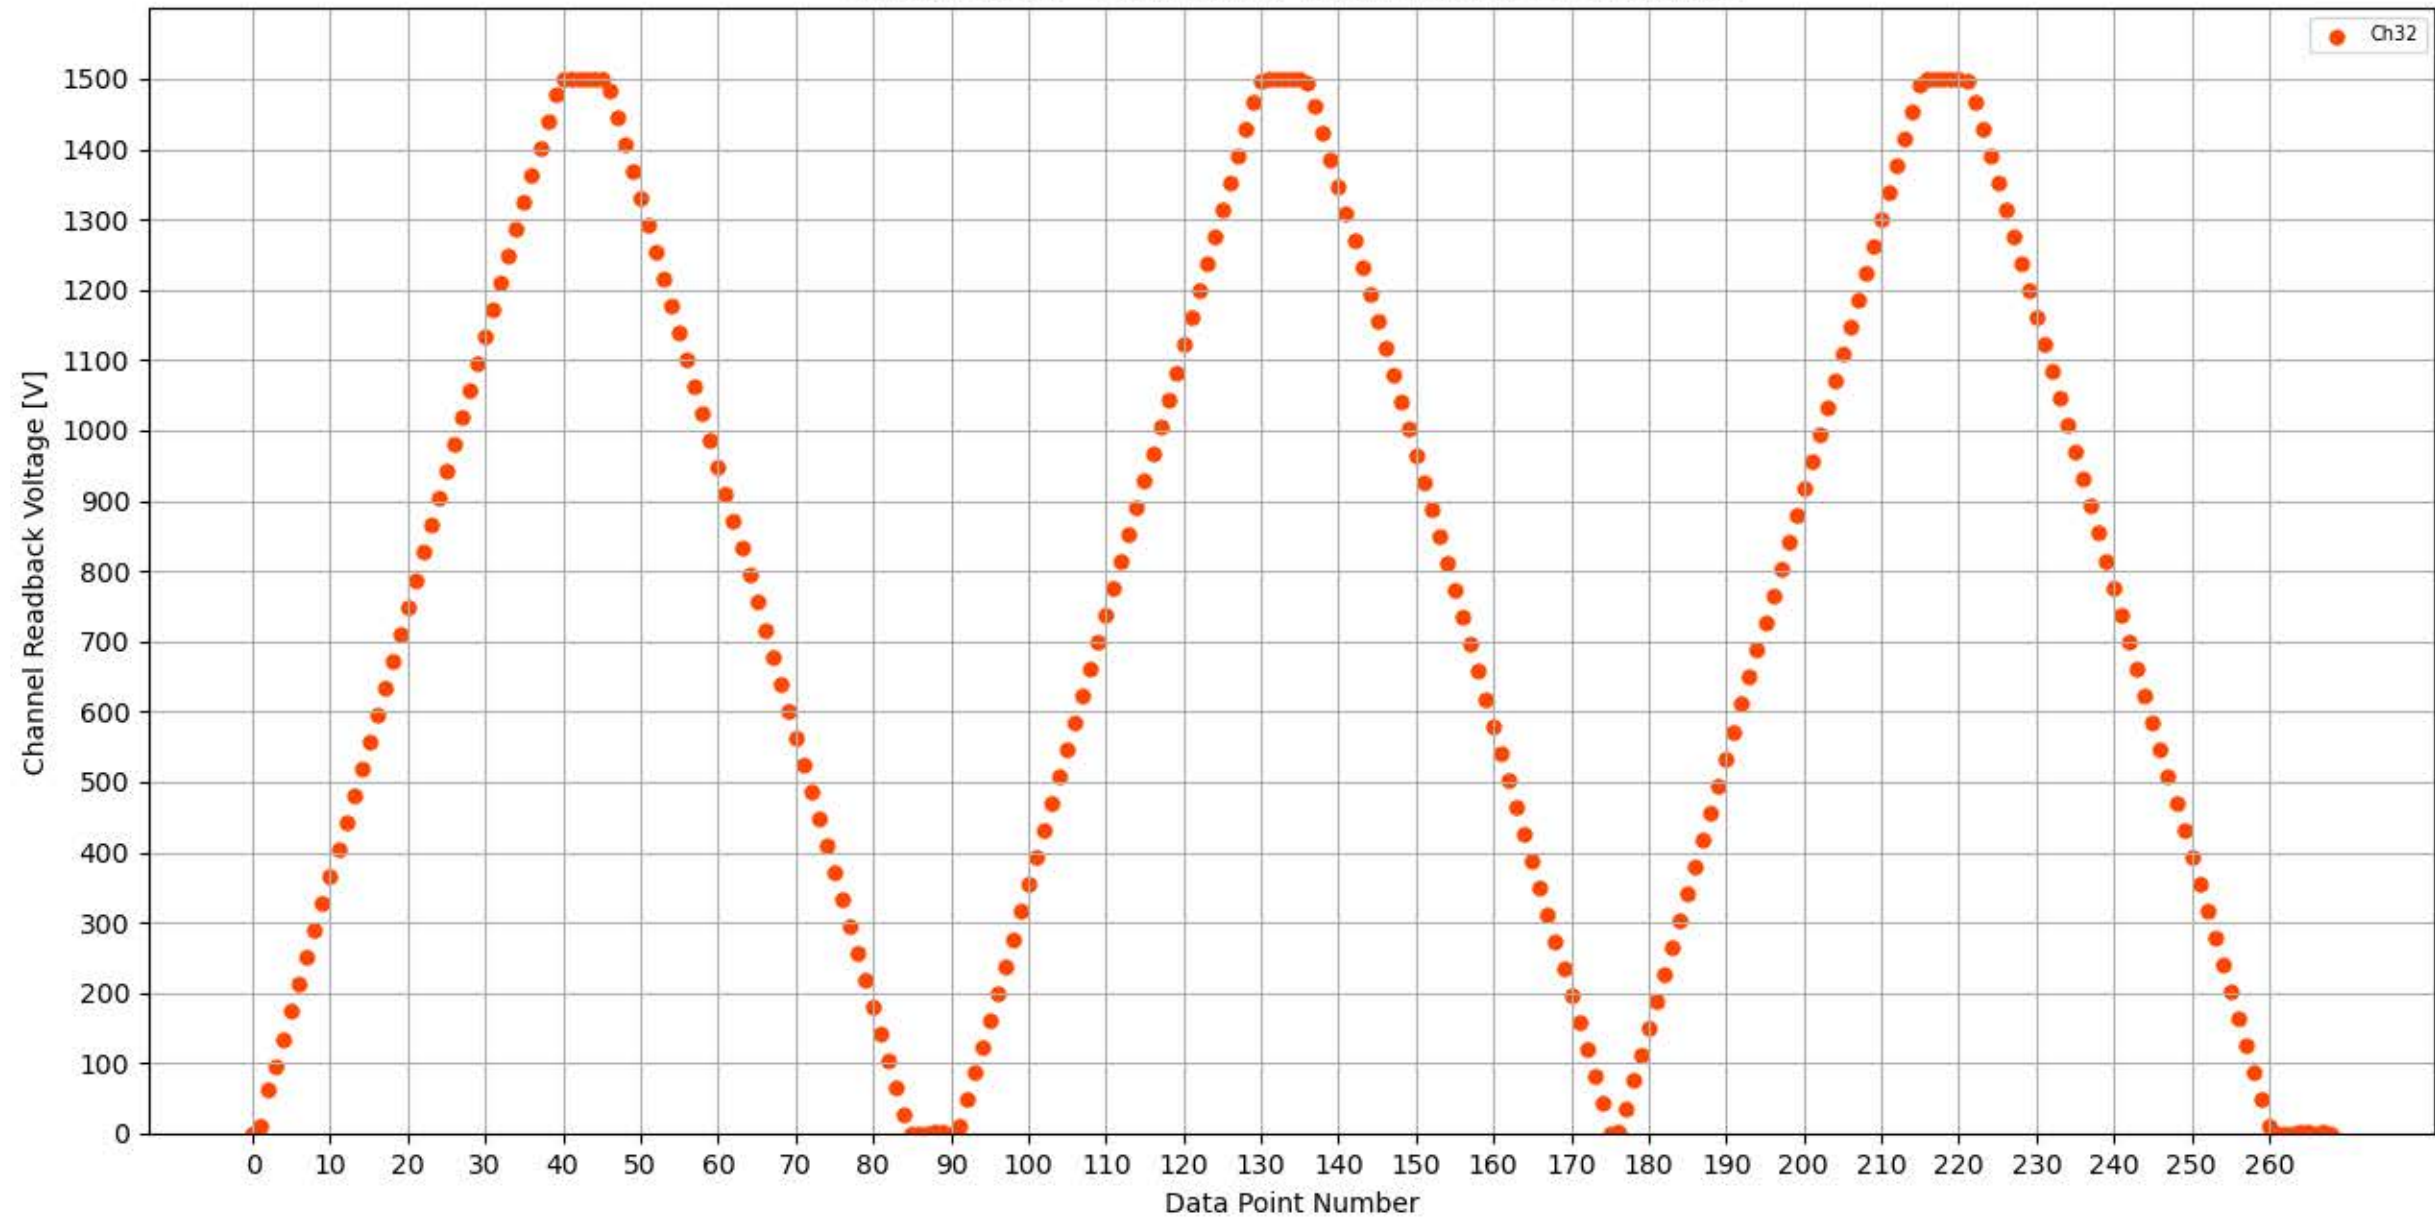

Voltage Ramp Test (Python) Bd #314, Slot #12, Ch #33

Voltage Ramp Test (Python) Bd #314, Slot #12, Ch #32