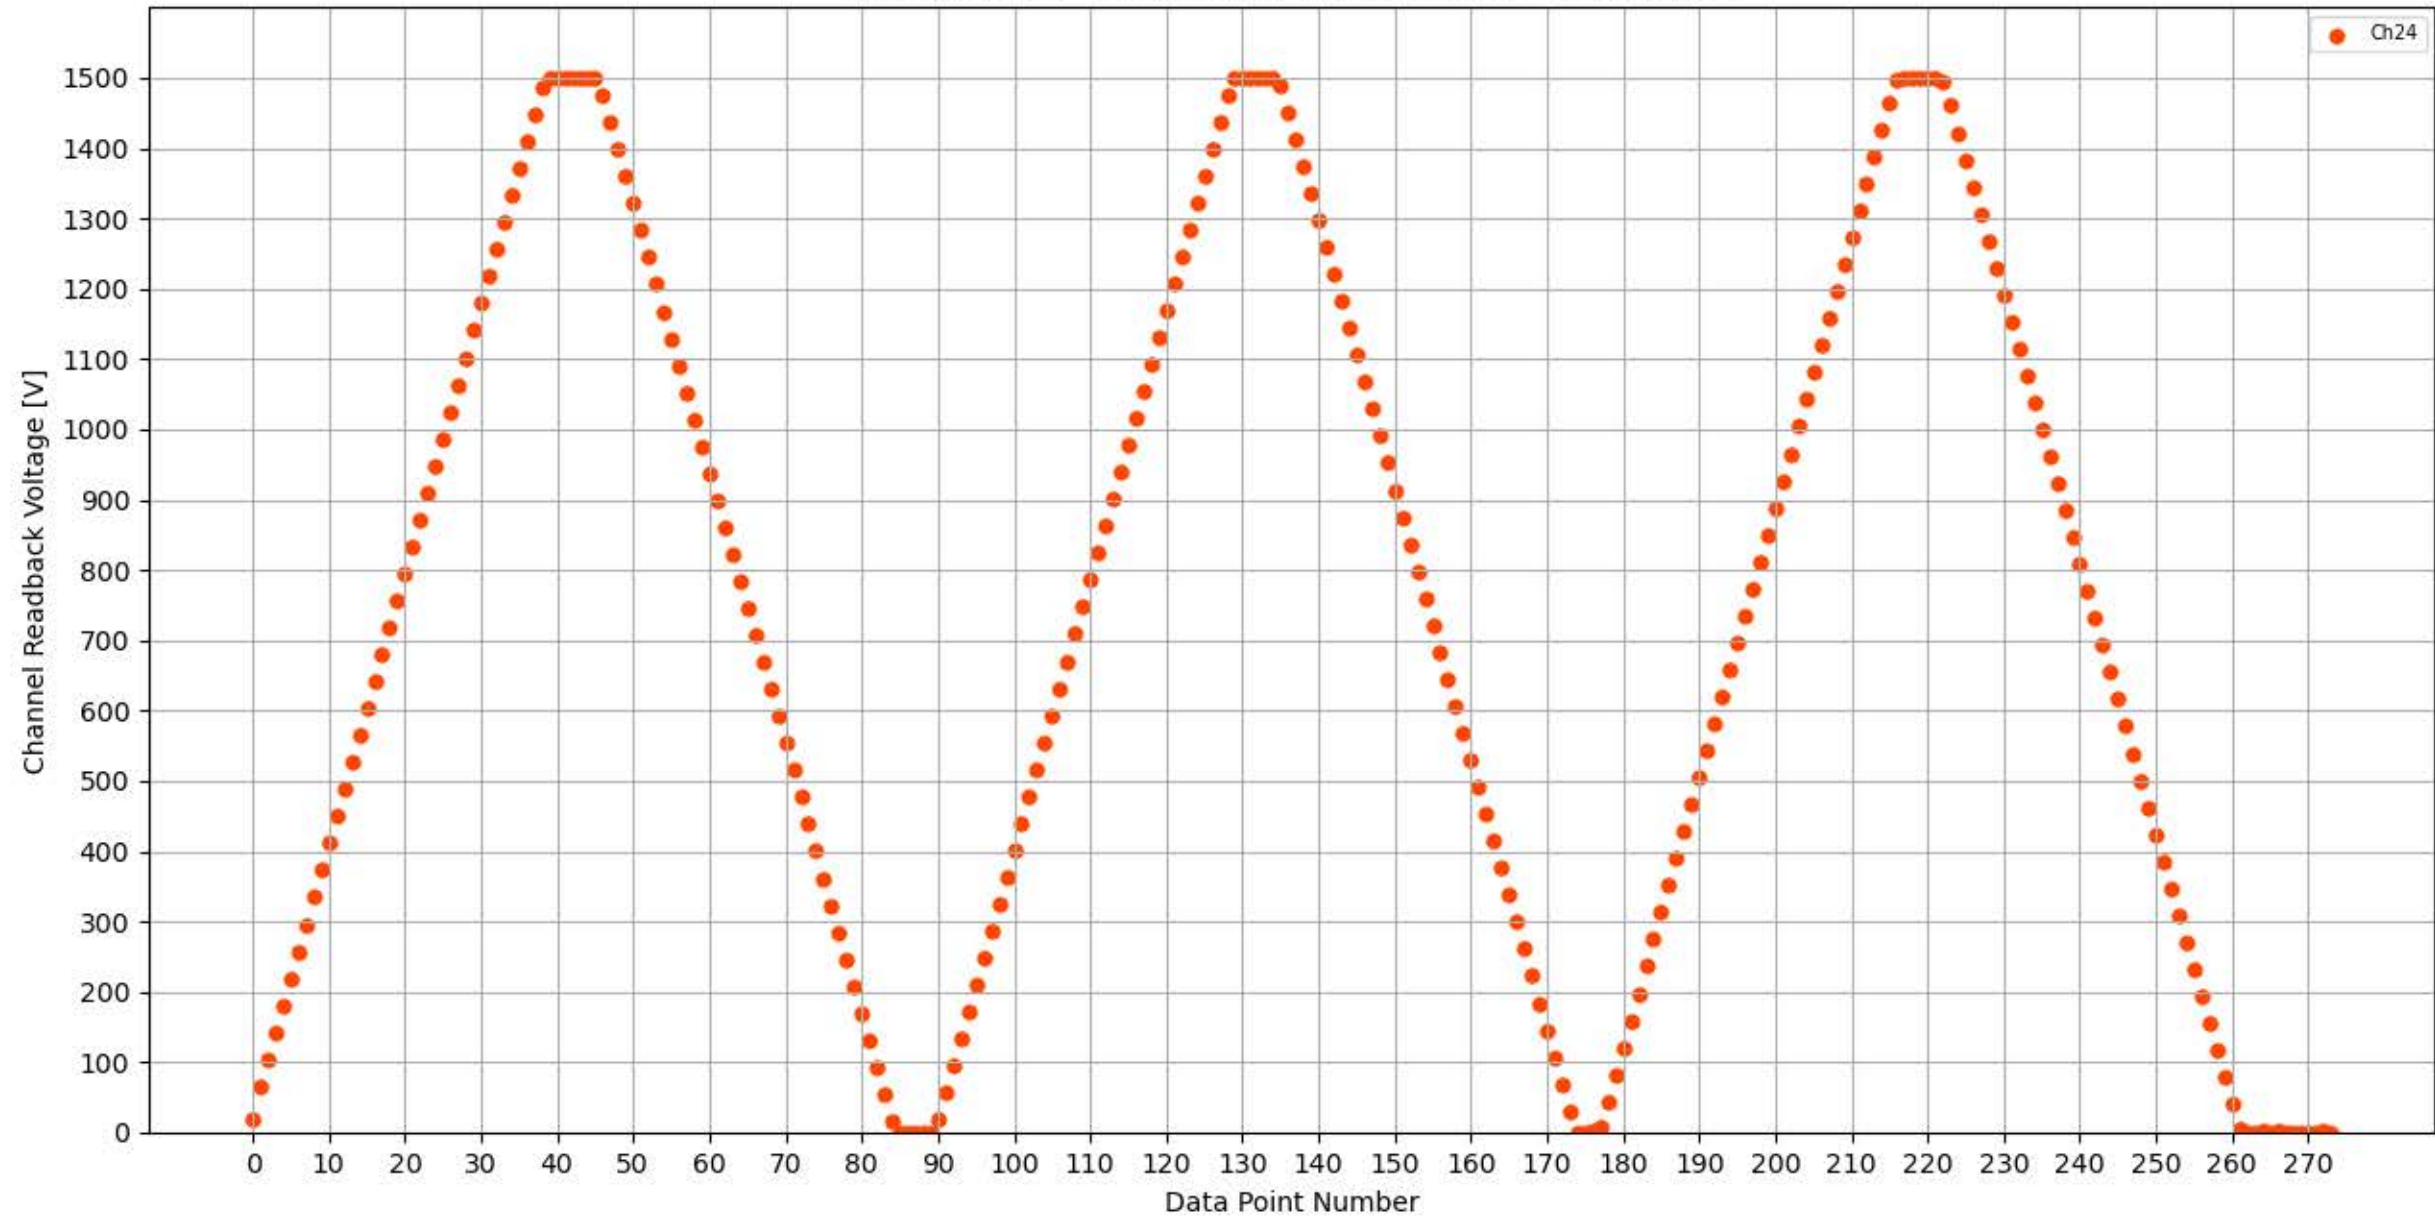

Voltage Ramp Test (Python) Bd #314, Slot #12, Ch #25

Voltage Ramp Test (Python) Bd #314, Slot #12, Ch #24